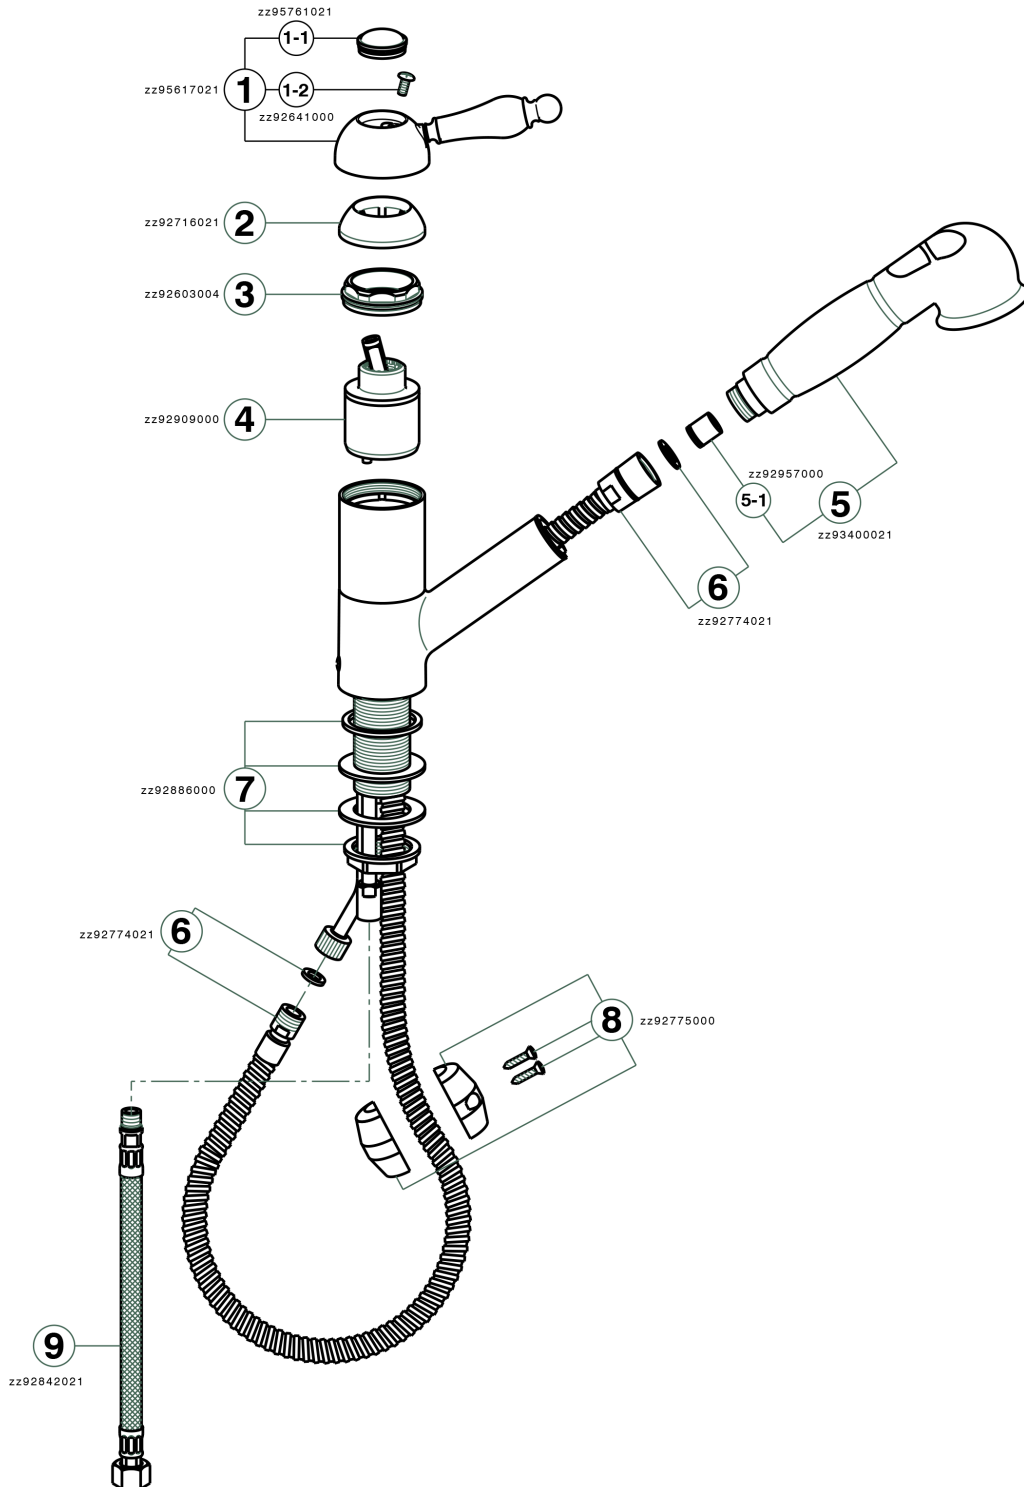

Single lever sink mixer with extrac.shower ARCANA EMPRESS_EM002570

MODEL **EM002570**

Single lever sink mixer with extrac.shower,swivel spout,2 sprays handshower,150 cm Brass Flexible Hose

AVAILABLE FINISHINGS

21 21 Chrome

CHARACTERISTICS

Cartridge Spare Parts **ZZ92909000**

43 mm Cartridge

Single lever sink mixer with extrac.shower ARCANA EMPRESS_EM002570

EM002570

<https://en.cisal.it/single-lever-sink-mixer-with-extrac-shower-arcana-empress-em002570>