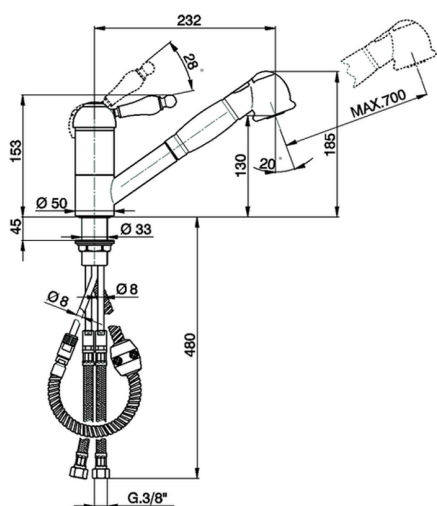

Single lever sink mixer with extrac.shower ARCANA EMPRESS_EM002570

MODEL **EM002570**

Single lever sink mixer with extrac.shower,swivel spout,2 sprays handshower,150 cm Brass Flexible Hose

AVAILABLE FINISHINGS

21 21 Chrome

CHARACTERISTICS

Cartridge Spare Parts **ZZ92909000**

43 mm Cartridge

Single lever sink mixer with extrac.shower ARCANA EMPRESS_EM002570

EM002570

<https://en.cisal.it/single-lever-sink-mixer-with-extrac-shower-arcana-empress-em002570>