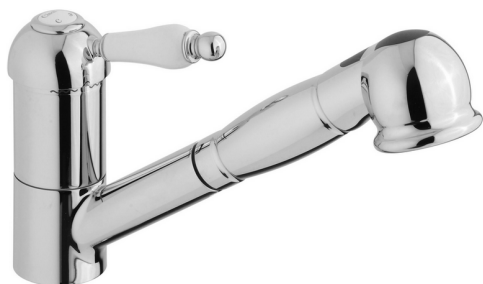

Single lever sink mixer with extrac.shower ARCANA EMPRESS_EM002570

MODEL **EM002570**

Single lever sink mixer with extrac.shower,swivel spout,2 sprays handshower,150 cm Brass Flexible Hose

AVAILABLE FINISHINGS

CHARACTERISTICS

Cartridge Spare Parts **ZZ92909000**

43 mm Cartridge

Single lever sink mixer with extrac.shower ARCANA EMPRESS_EM002570

EM002570

<https://en.cisal.it/single-lever-sink-mixer-with-extrac-shower-arcana-empress-em002570>