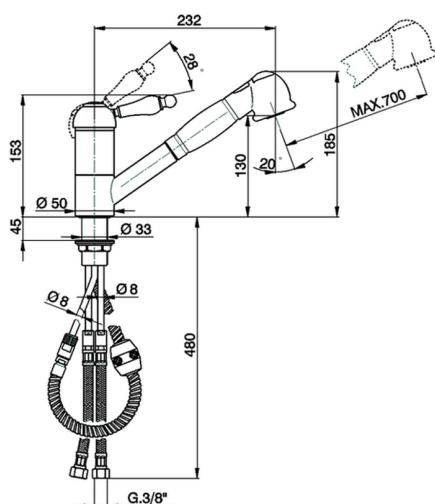

Single lever sink mixer with extrac.shower ARCANA EMPRESS_EM002570

MODEL **EM002570**

Single lever sink mixer with extrac.shower,swivel spout,2 sprays handshower,150 cm Brass Flexible Hose

AVAILABLE FINISHINGS

CHARACTERISTICS

Cartridge Spare Parts **ZZ92909000**

43 mm Cartridge

Single lever sink mixer with extrac.shower ARCANA EMPRESS_EM002570

EM002570

<https://en.cisal.it/single-lever-sink-mixer-with-extrac-shower-arcana-empress-em002570>