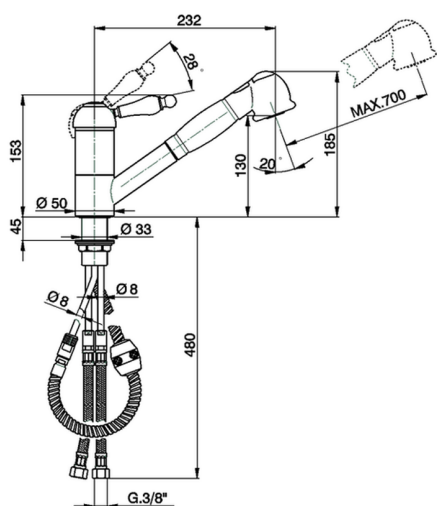

Single lever sink mixer with extrac.shower ARCANA EMPRESS_EM002570

MODEL **EM002570**

Single lever sink mixer with extrac.shower,swivel spout,2 sprays handshower,150 cm Brass Flexible Hose

AVAILABLE FINISHINGS

CHARACTERISTICS

Cartridge Spare Parts **ZZ92909000**

43 mm Cartridge

Single lever sink mixer with extrac.shower ARCANA EMPRESS_EM002570

EM002570

<https://en.cisal.it/single-lever-sink-mixer-with-extrac-shower-arcana-empress-em002570>