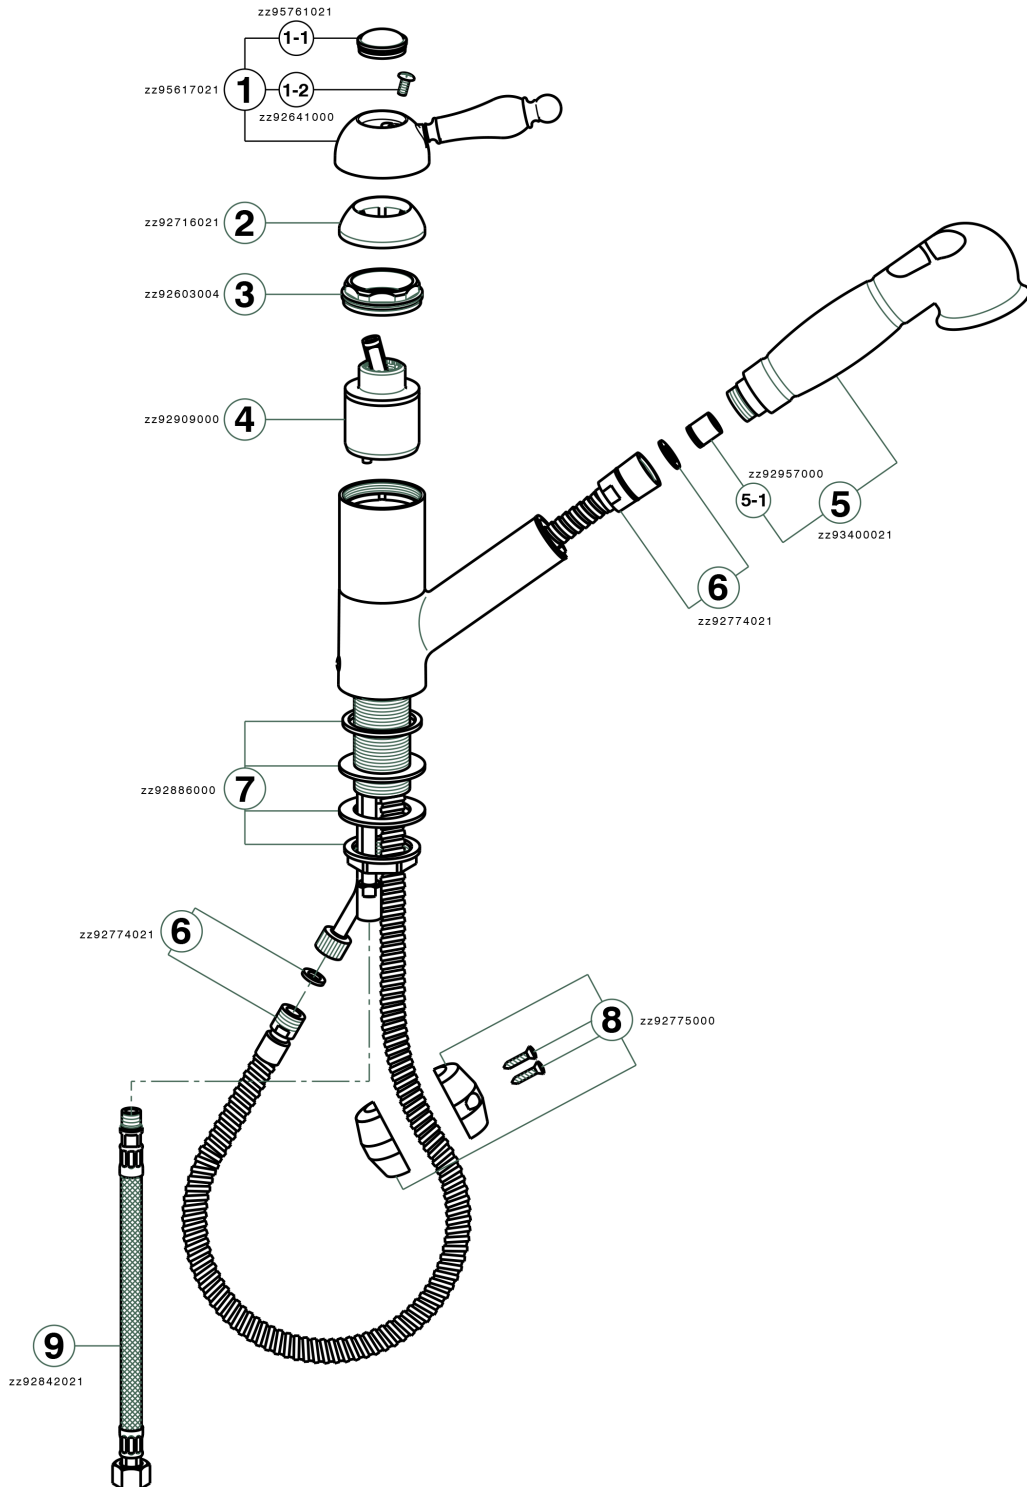

Single lever sink mixer with extrac.shower ARCANA EMPRESS_EM002570

MODEL **EM002570**

Single lever sink mixer with extrac.shower,swivel spout,2 sprays handshower,150 cm Brass Flexible Hose

AVAILABLE FINISHINGS

21 21 Chrome

CHARACTERISTICS

Cartridge Spare Parts **ZZ92909000**

43 mm Cartridge

Single lever sink mixer with extrac.shower ARCANA EMPRESS_EM002570

EM002570

<https://en.cisal.it/single-lever-sink-mixer-with-extrac-shower-arcana-empress-em002570>