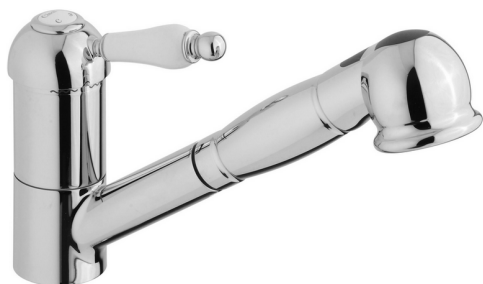

Single lever sink mixer with extrac.shower ARCANA EMPRESS_EM002570

MODEL **EM002570**

Single lever sink mixer with extrac.shower,swivel spout,2 sprays handshower,150 cm Brass Flexible Hose

AVAILABLE FINISHINGS

21 21 Chrome

CHARACTERISTICS

Cartridge Spare Parts **ZZ92909000**

43 mm Cartridge

Single lever sink mixer with extrac.shower ARCANA EMPRESS_EM002570

EM002570

<https://en.cisal.it/single-lever-sink-mixer-with-extrac-shower-arcana-empress-em002570>