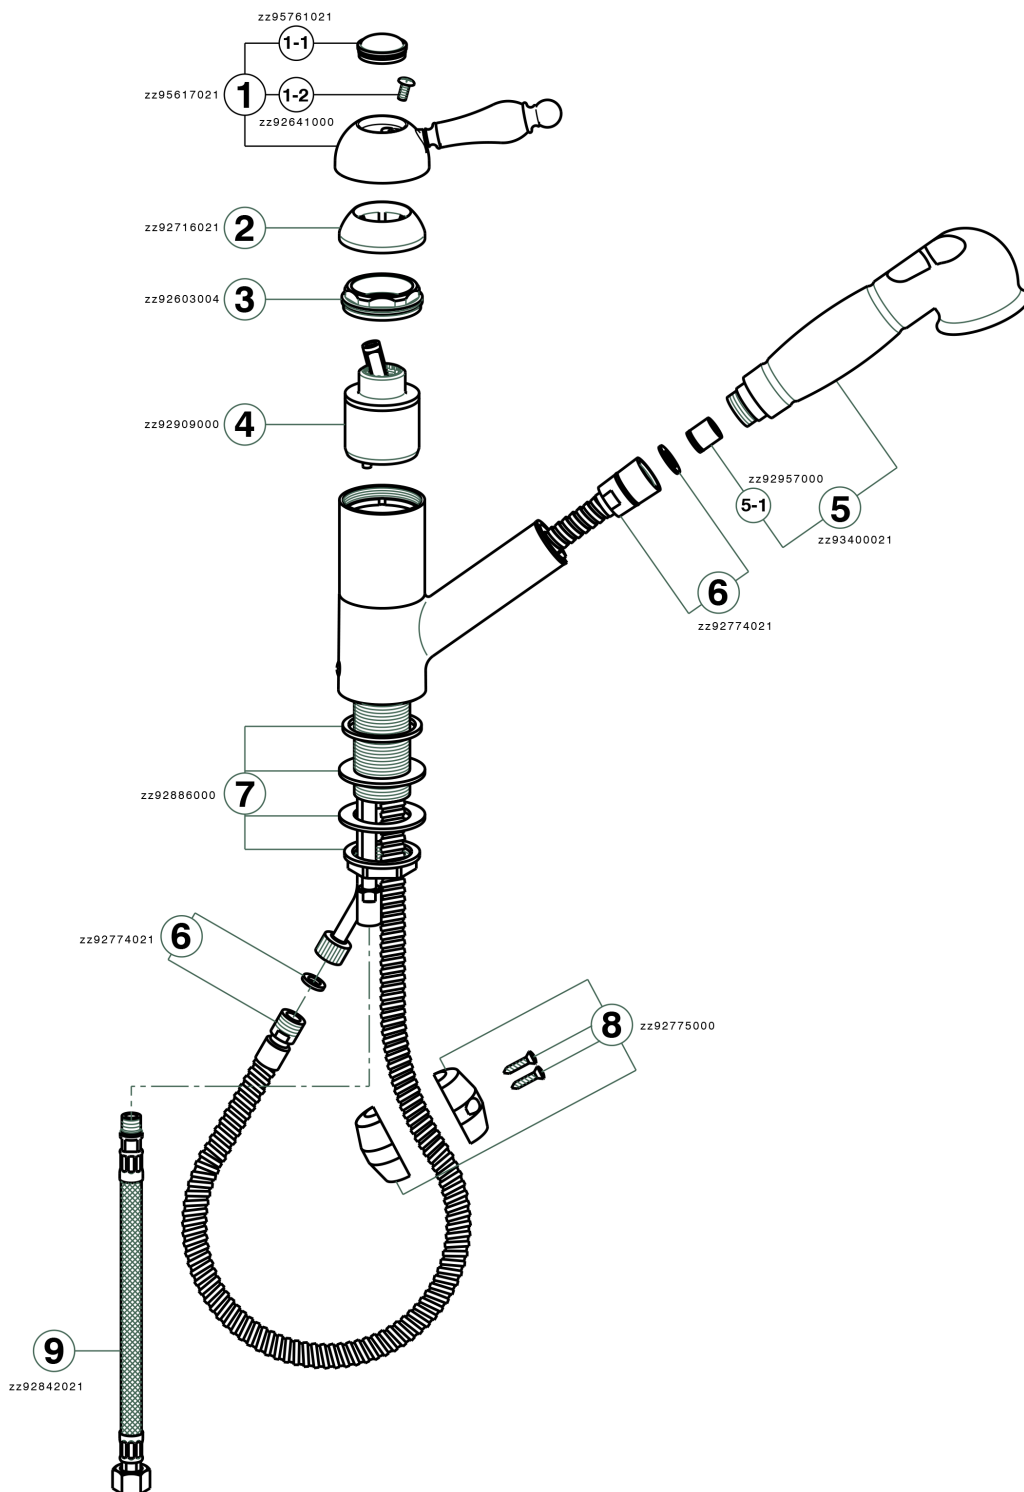

Single lever sink mixer with extrac.shower ARCANA EMPRESS_EM002570

MODEL **EM002570**

Single lever sink mixer with extrac.shower,swivel spout,2 sprays handshower,150 cm Brass Flexible Hose

AVAILABLE FINISHINGS

CHARACTERISTICS

Cartridge Spare Parts **ZZ92909000**

43 mm Cartridge

Single lever sink mixer with extrac.shower ARCANA EMPRESS_EM002570

EM002570

<https://en.cisal.it/single-lever-sink-mixer-with-extrac-shower-arcana-empress-em002570>