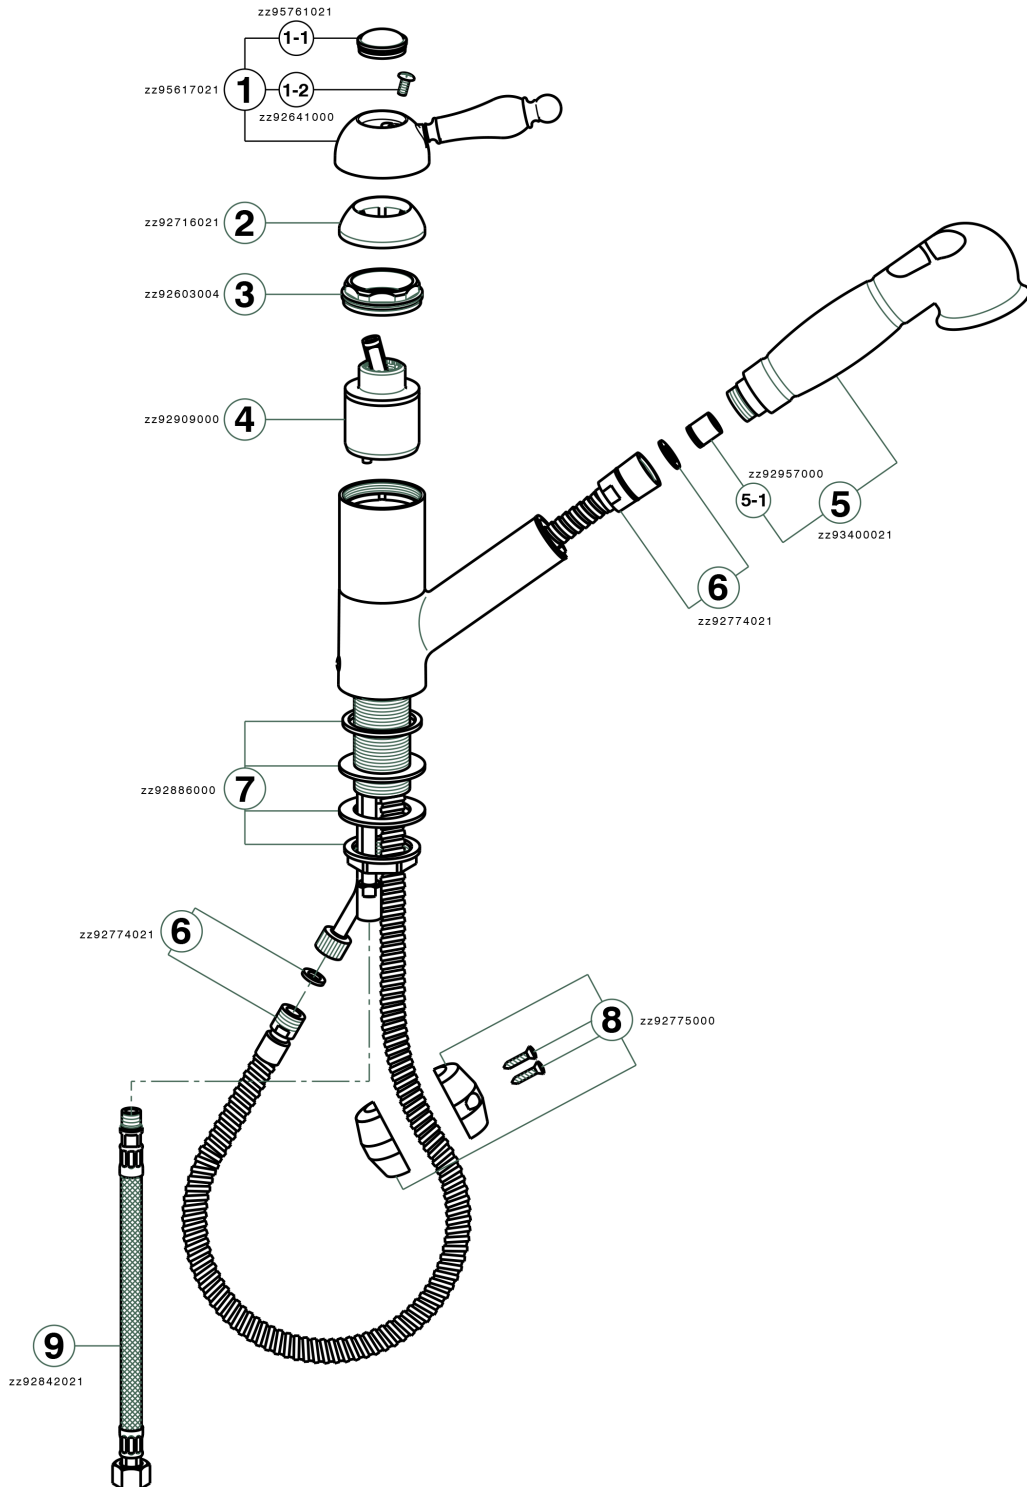

Single lever sink mixer with extrac.shower ARCANA EMPRESS_EM002570

MODEL **EM002570**

Single lever sink mixer with extrac.shower,swivel spout,2 sprays handshower,150 cm Brass Flexible Hose

AVAILABLE FINISHINGS

CHARACTERISTICS

Cartridge Spare Parts **ZZ92909000**

43 mm Cartridge

Single lever sink mixer with extrac.shower ARCANA EMPRESS_EM002570

EM002570

<https://en.cisal.it/single-lever-sink-mixer-with-extrac-shower-arcana-empress-em002570>