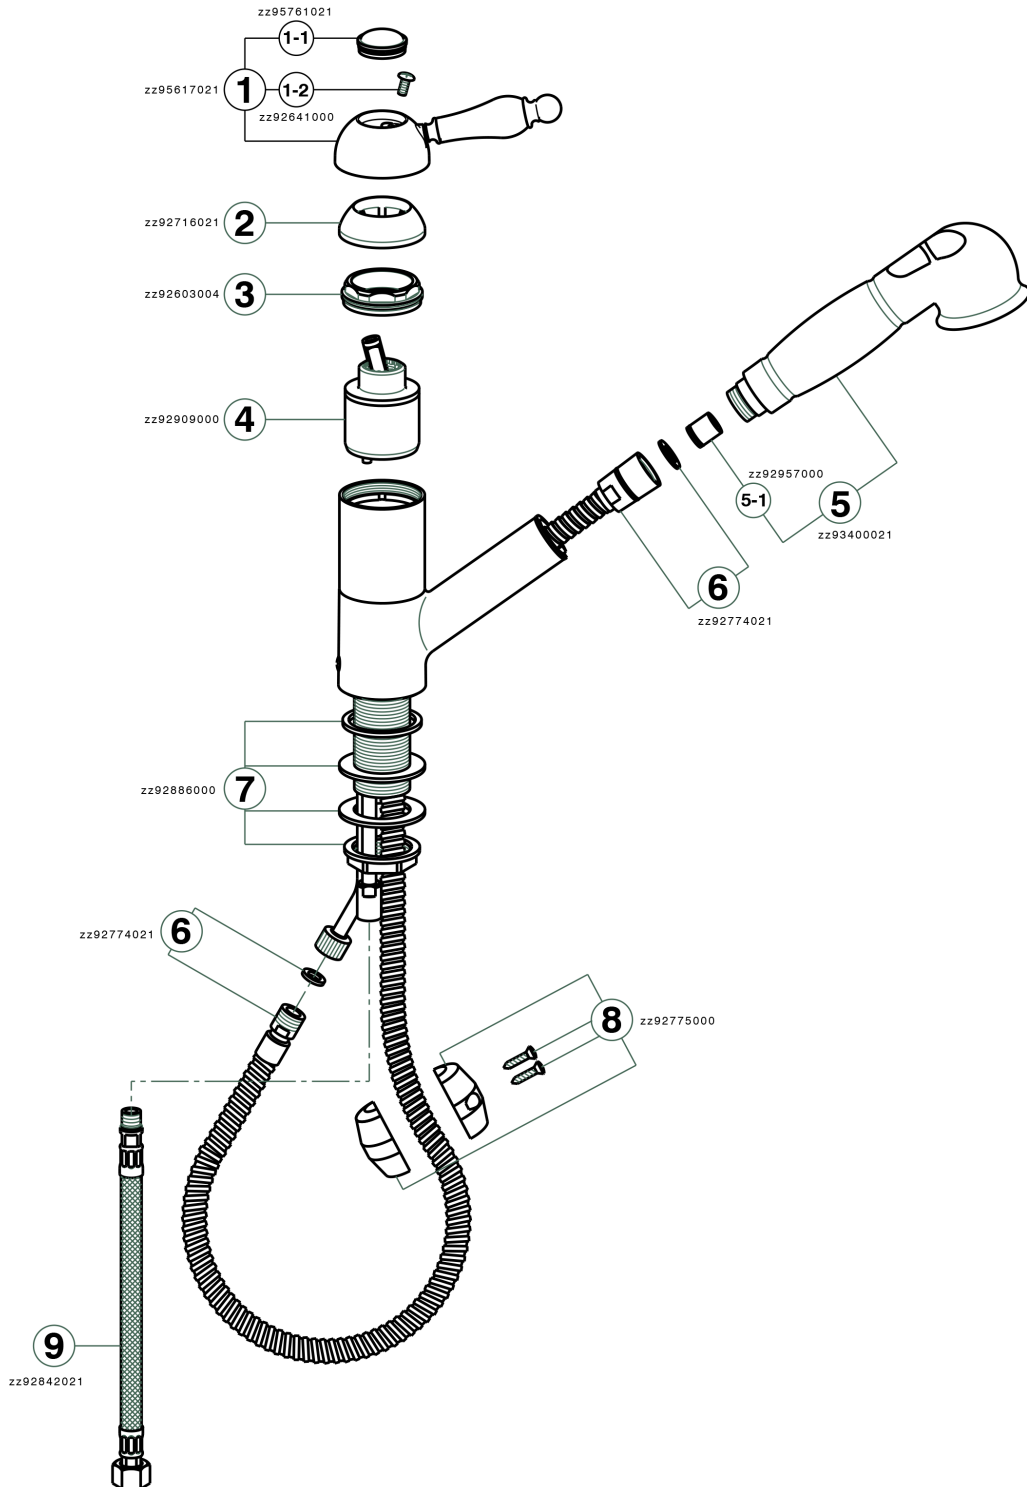

Single lever sink mixer with extrac.shower ARCANA EMPRESS_EM002570

EM002570

<https://en.cisal.it/single-lever-sink-mixer-with-extrac-shower-arcana-empress-em002570>

2026-05-15