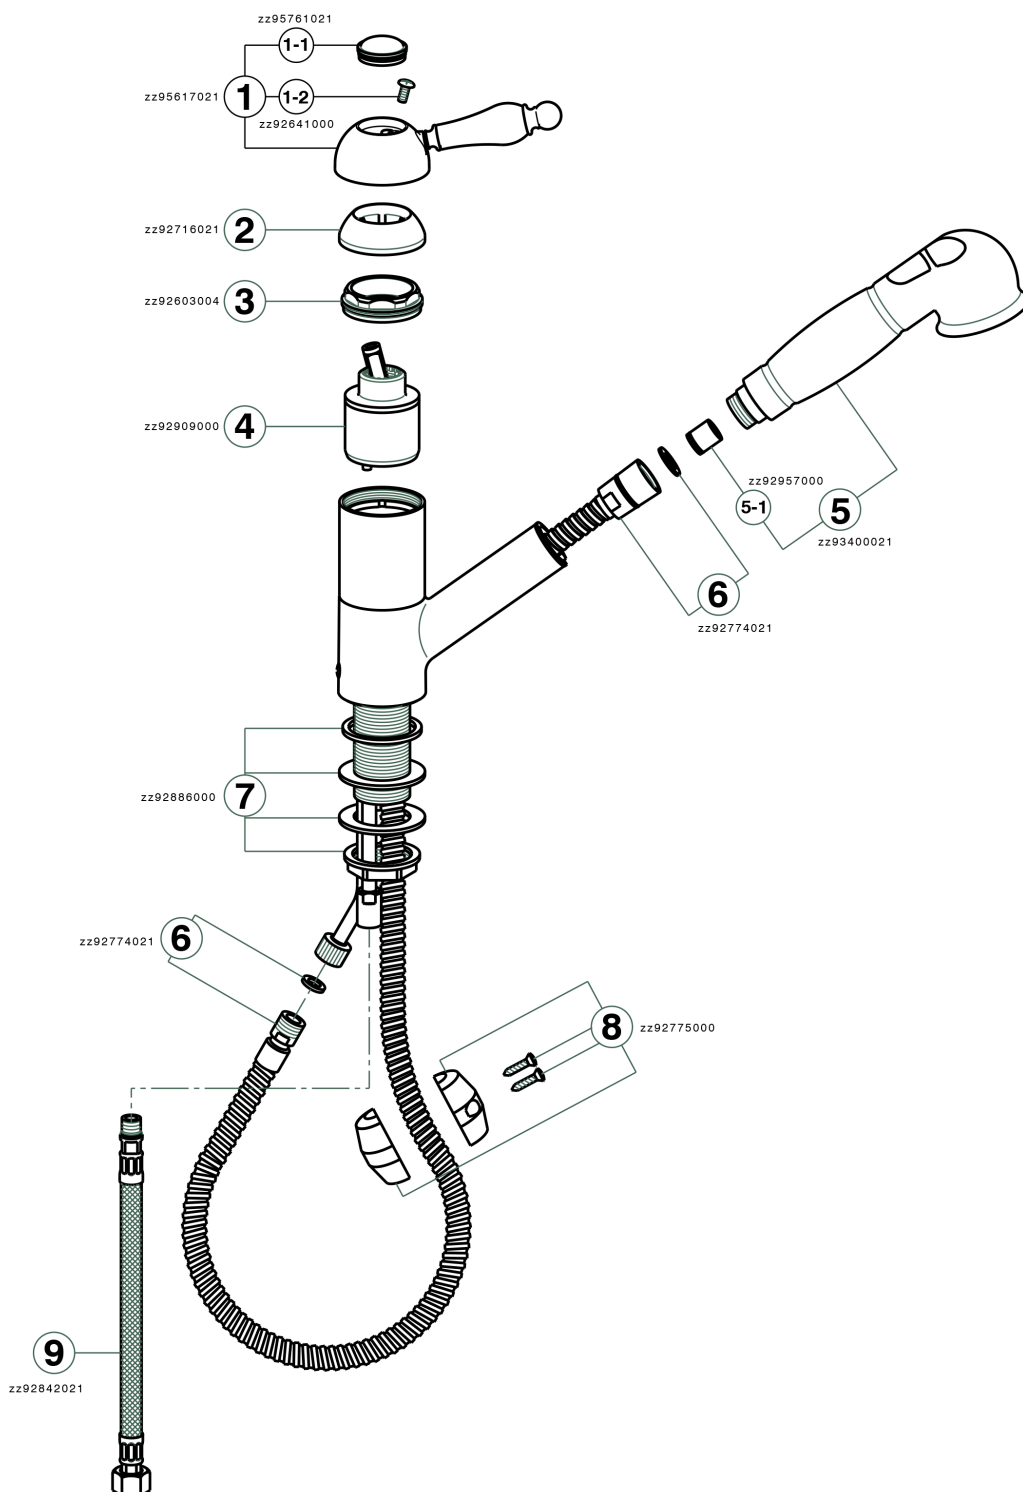

Single lever sink mixer with extrac.shower ARCANA EMPRESS_EM002570

EM002570

<https://en.cisal.it/single-lever-sink-mixer-with-extrac-shower-arcana-empress-em002570>

2026-04-24