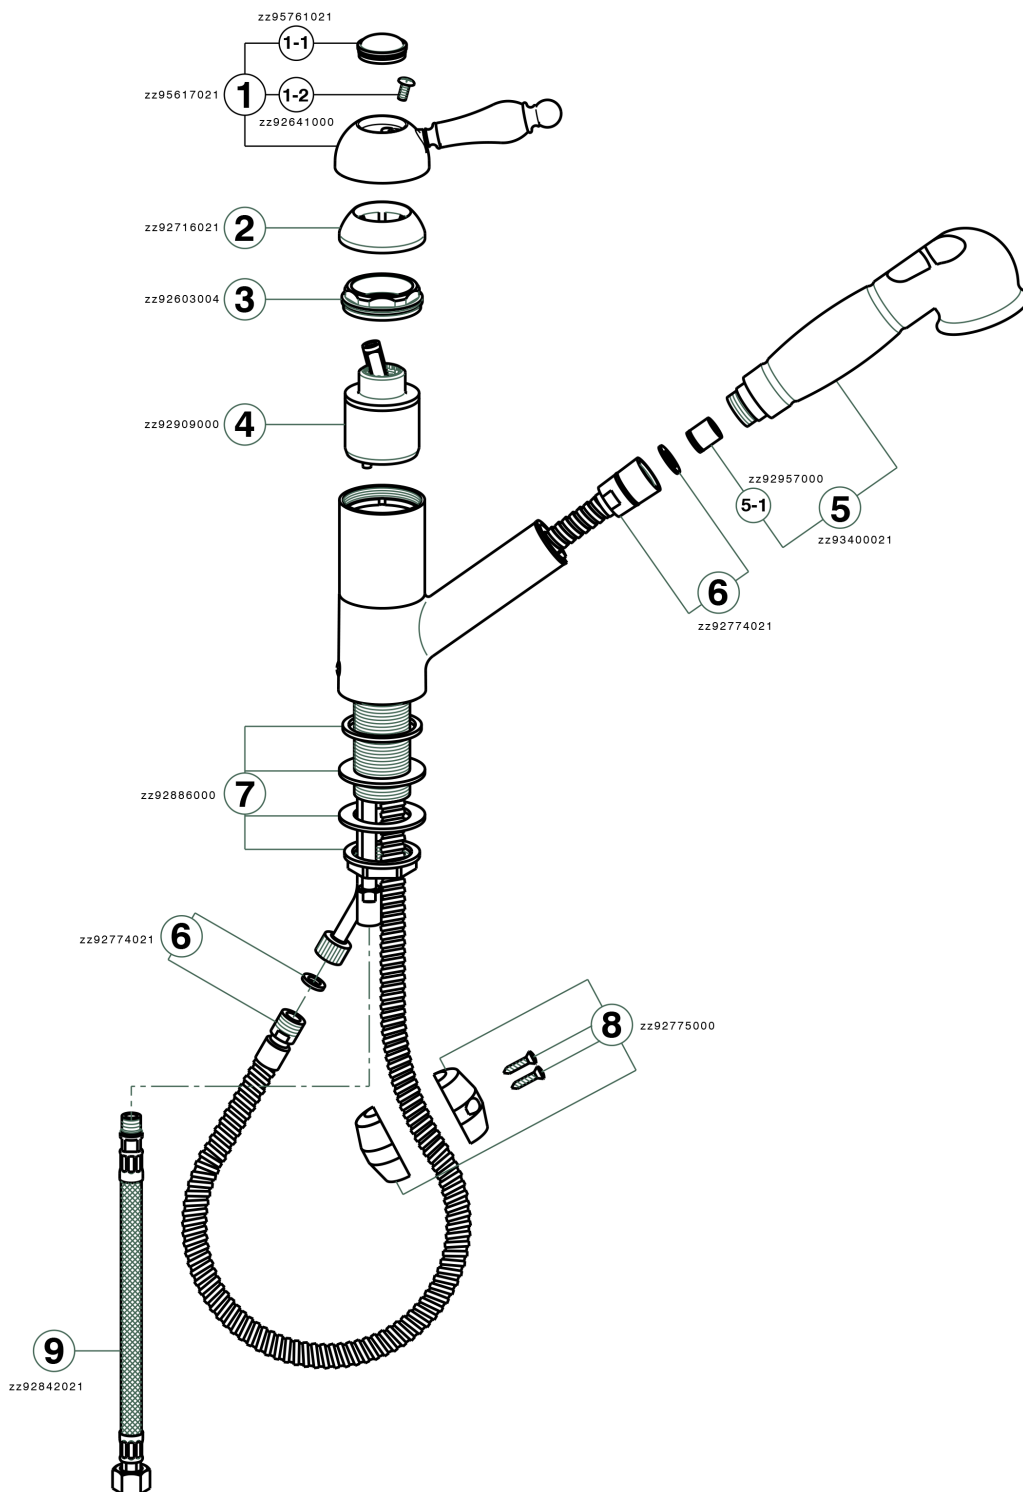

Single lever sink mixer with extrac.shower ARCANA EMPRESS_EM002570

EM002570

<https://en.cisal.it/single-lever-sink-mixer-with-extrac-shower-arcana-empress-em002570>

2026-06-05