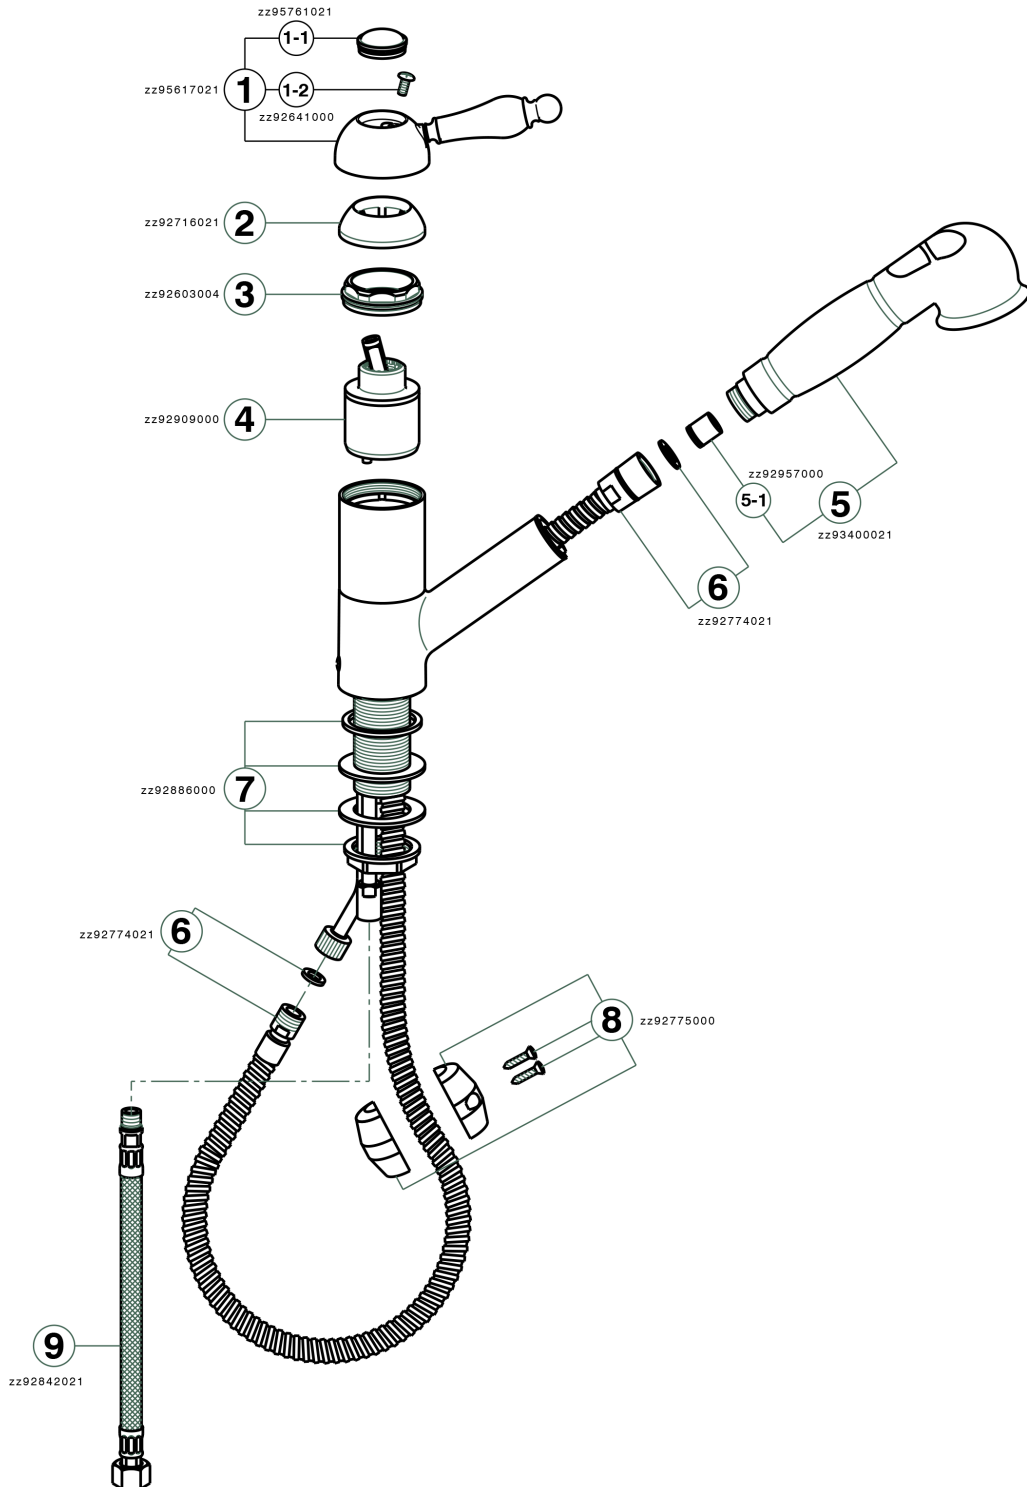

Single lever sink mixer with extrac.shower ARCANA EMPRESS_EM002570

EM002570

<https://en.cisal.it/single-lever-sink-mixer-with-extrac-shower-arcana-empress-em002570>

2026-04-04