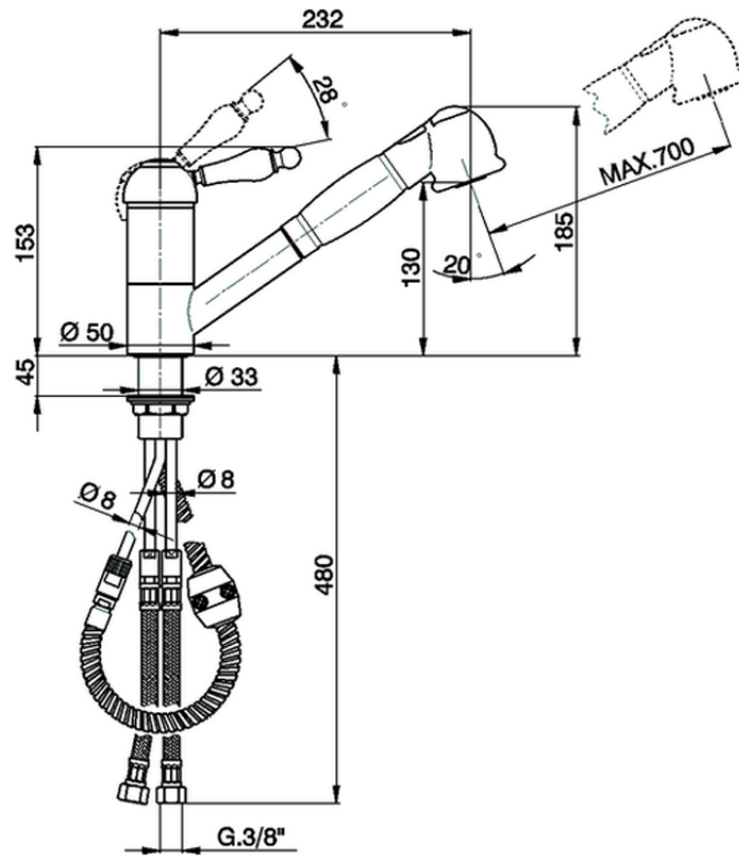

Single lever sink mixer with extrac.shower ARCANA EMPRESS_EM002570

EM002570

<https://en.cisal.it/single-lever-sink-mixer-with-extrac-shower-arcana-empress-em002570>

2026-04-04