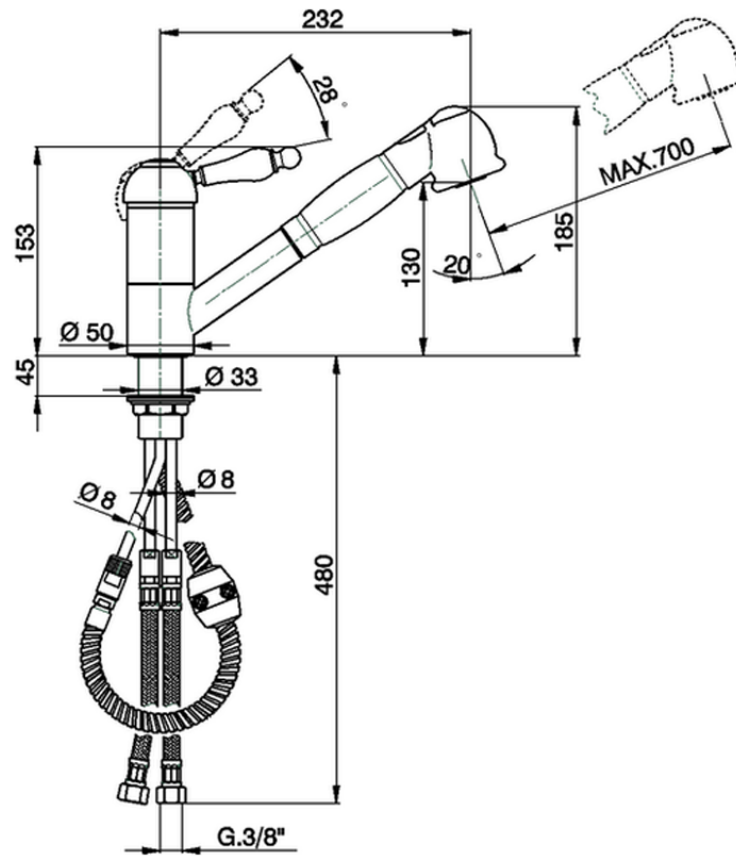

Single lever sink mixer with extrac.shower ARCANA EMPRESS_EM002570

EM002570

<https://en.cisal.it/single-lever-sink-mixer-with-extrac-shower-arcana-empress-em002570>

2026-05-15