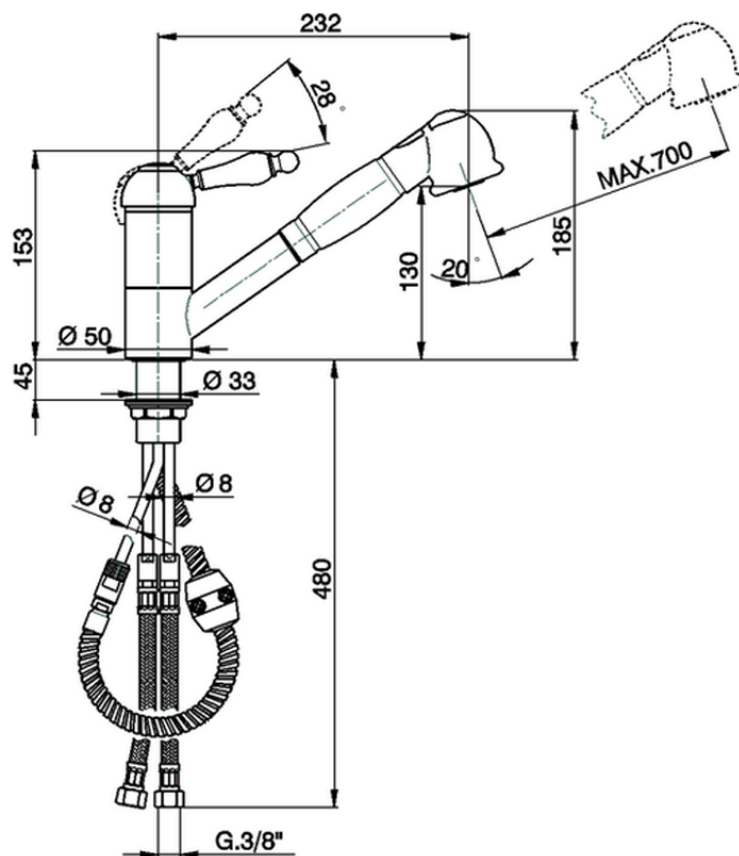

Single lever sink mixer with extrac.shower ARCANA EMPRESS_EM002570

EM002570

<https://en.cisal.it/single-lever-sink-mixer-with-extrac-shower-arcana-empress-em002570>

2026-06-04