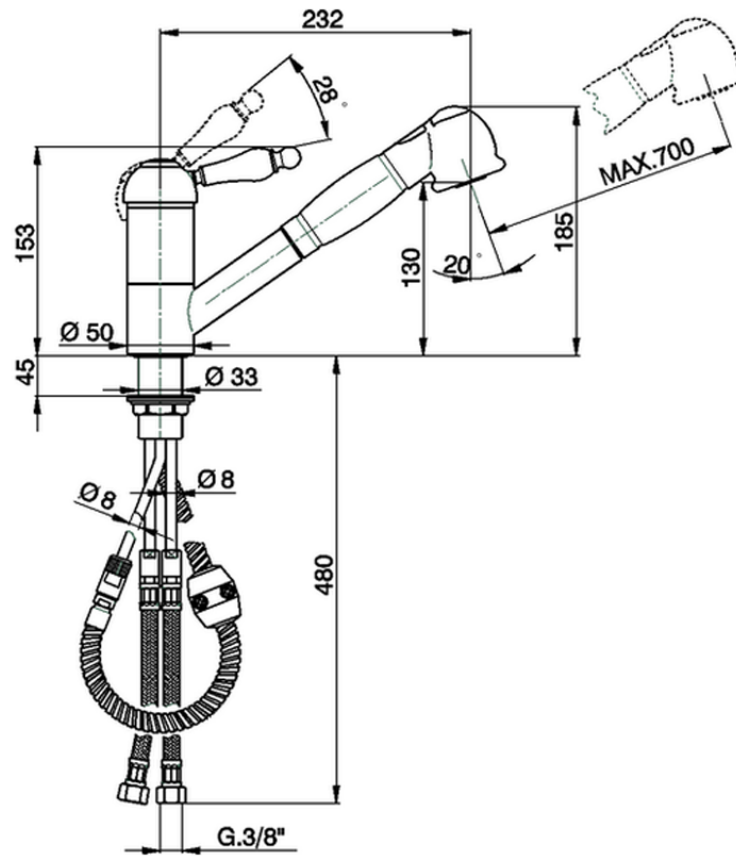

Single lever sink mixer with extrac.shower ARCANA EMPRESS_EM002570

EM002570

<https://en.cisal.it/single-lever-sink-mixer-with-extrac-shower-arcana-empress-em002570>

2026-06-24