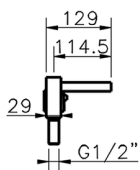

## Thermostatic deck-mounted 5-hole mixer ROADSTER ACCENT\_RAT77010

MODEL **RAT77010**

Thermostatic deck-mounted 5-hole mixer, 2 outlet deviasstop, Quad one spray handshower, 150 cm. Pull-out flexible hose

### CHARACTERISTICS

Cartridge Spare Parts **24.04A.PP**  
**8x20 Plus P Thermostatic Valve**