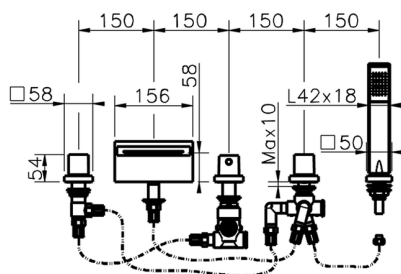

## Thermostatic deck-mounted 5-hole mixer ROADSTER ACCENT\_RAT77010

MODEL **RAT77010**

Thermostatic deck-mounted 5-hole mixer, 2 outlet deviasstop, Quad one spray handshower, 150 cm. Pull-out flexible hose

### CHARACTERISTICS

Cartridge Spare Parts **24.04A.PP**  
**8x20 Plus P Thermostatic Valve**