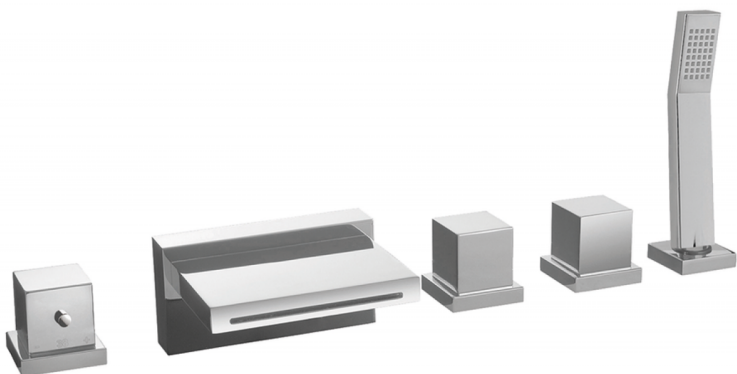

## Thermostatic deck-mounted 5-hole mixer ROADSTER ACCENT\_RAT77010

MODEL **RAT77010**

Thermostatic deck-mounted 5-hole mixer, 2 outlet deviasstop, Quad one spray handshower, 150 cm. Pull-out flexible hose

### AVAILABLE FINISHINGS

-  **21** 21 Chrome
-  **2B** 2B Polished Nickel
-  **2F** 2F Brushed Nickel
-  **2Q** 2Q Black Titanium
-  **40** 40 Matt Black
-  **4Q** 4Q Matt White

### CHARACTERISTICS

Cartridge Spare Parts **24.04A.PP**  
**8x20 Plus P Thermostatic Valve**

### Thermostatic

The Cisal thermostatic is your personal water manager, helping you to handle, control and save water and energy.

2024-12-22