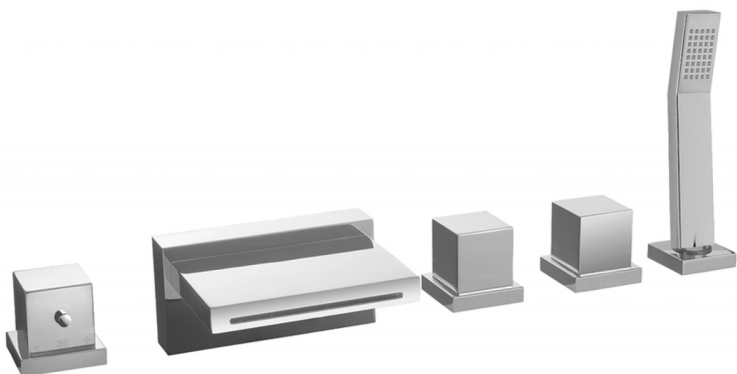

Thermostatic deck-mounted 5-hole mixer ROADSTER ACCENT_RAT77010

MODEL **RAT77010**

Thermostatic deck-mounted 5-hole mixer, 2 outlet deviasstop, Quad one spray handshower, 150 cm. Pull-out flexible hose

AVAILABLE FINISHINGS

-  **21** 21 Chrome
-  **2B** 2B Polished Nickel
-  **2F** 2F Brushed Nickel
-  **2Q** 2Q Black Titanium
-  **40** 40 Matt Black
-  **4Q** 4Q Matt White

CHARACTERISTICS

Cartridge Spare Parts **24.04A.PP**
8x20 Plus P Thermostatic Valve

Thermostatic

The Cisal thermostatic is your personal water manager, helping you to handle, control and save water and energy.

2024-12-22