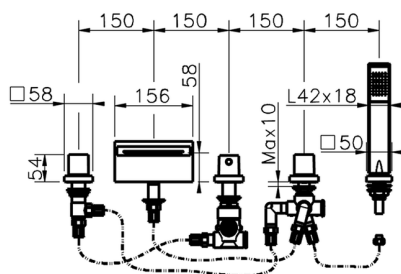

Thermostatic deck-mounted 5-hole mixer ROADSTER ACCENT_RAT77010

MODEL **RAT77010**

Thermostatic deck-mounted 5-hole mixer, 2 outlet deviasstop, Quad one spray handshower, 150 cm. Pull-out flexible hose

AVAILABLE FINISHINGS

-  **21** 21 Chrome
-  **2B** 2B Polished Nickel
-  **2F** 2F Brushed Nickel
-  **2Q** 2Q Black Titanium
-  **40** 40 Matt Black
-  **4Q** 4Q Matt White

CHARACTERISTICS

Cartridge Spare Parts **24.04A.PP**
8x20 Plus P Thermostatic Valve