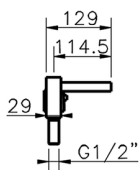

Thermostatic deck-mounted 5-hole mixer ROADSTER ACCENT_RAT77010

MODEL **RAT77010**

Thermostatic deck-mounted 5-hole mixer, 2 outlet deviasstop, Quad one spray handshower, 150 cm. Pull-out flexible hose

AVAILABLE FINISHINGS

-  **21** 21 Chrome
-  **2B** 2B Polished Nickel
-  **2F** 2F Brushed Nickel
-  **2Q** 2Q Black Titanium
-  **40** 40 Matt Black
-  **4Q** 4Q Matt White

CHARACTERISTICS

Cartridge Spare Parts **24.04A.PP**
8x20 Plus P Thermostatic Valve