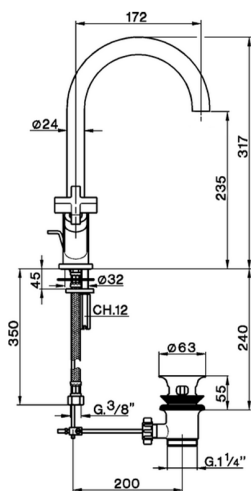

Washbasin mixer BARCELONA_BA000520

MODEL **BA000520**

Washbasin mixer, with automatic 1"1/4 automatic pop-up waste, G.3/8" stainless steel flexible hoses

AVAILABLE FINISHINGS

- **21** 21 Chrome
- **2A** 2A Satin Brushed Nickel
- **40** 40 Matt Black

CHARACTERISTICS