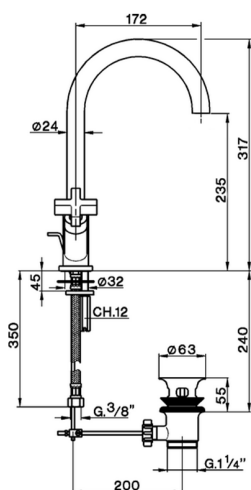

AVAILABLE FINISHINGS

- **21** 21 Chrome
- **2A** 2A Satin Brushed Nickel
- **40** 40 Matt Black