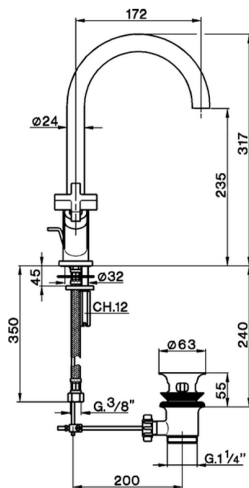

Washbasin mixer BARCELONA_BA000520

MODEL **BA000520**

Washbasin mixer, with automatic 1"1/4 automatic pop-up waste, G.3/8" stainless steel flexible hoses

AVAILABLE FINISHINGS

- 
21 21 Chrome
- 
2A 2A Satin Brushed Nickel
- 
40 40 Matt Black