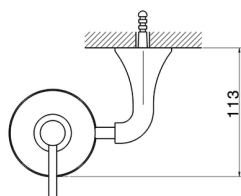

Soap dispenser holder **CHERIE_CE090620**

MODEL **CE090620**

Soap dispenser holder, in ceramic

AVAILABLE FINISHINGS

-  **21** 21 Chrome
-  **24** 24 Gold
-  **2B** 2B Polished Nickel
-  **2P** 2P Rose Gold