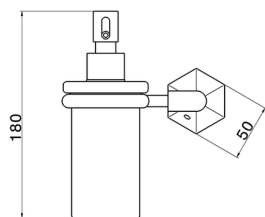

Soap dispenser holder **CHERIE_CE090620**

MODEL **CE090620**

Soap dispenser holder, in ceramic

AVAILABLE FINISHINGS

-  **21** 21 Chrome
-  **24** 24 Gold
-  **2B** 2B Polished Nickel
-  **2P** 2P Rose Gold