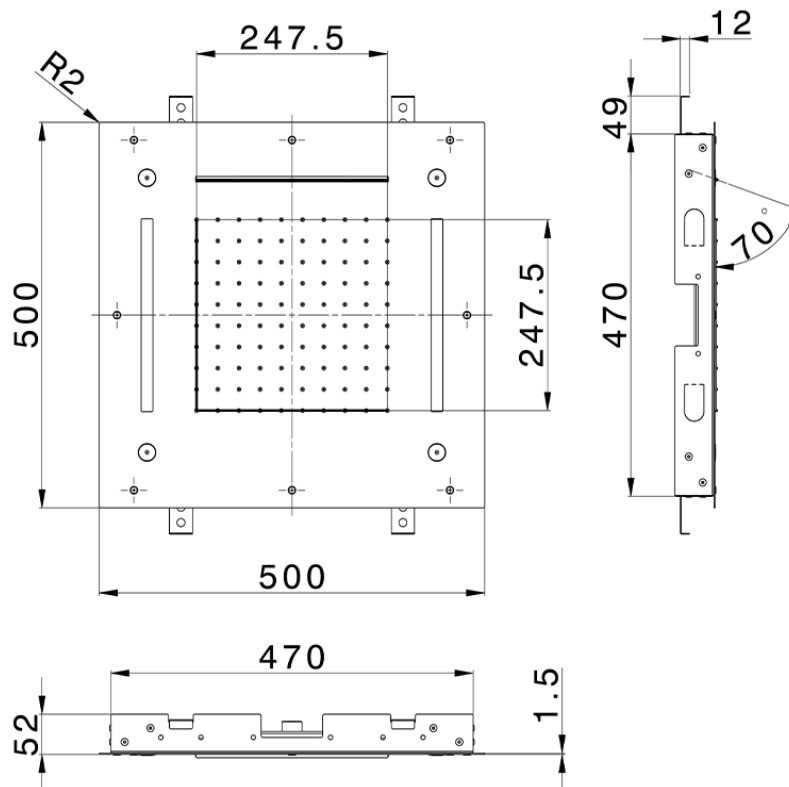

500x500 mm Chromotherapy Ceiling showerhead WELLNESS_ZS0C0085

ZS0C0085

<https://en.cisal.it/500x500-mm-chromotherapy-ceiling-showerhead-wellness-zs0c0085>

2026-02-03