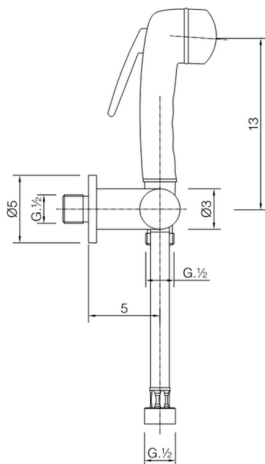

Bidet handshower set HYGENIC SHOWERS_FL007900

MODEL **FL007900**

Bidet handshower set, wall mounted holder with 1/2" valve, Bidet handshower, Brass 120 cm flexible hose

AVAILABLE FINISHINGS

CHARACTERISTICS

Bidet handshower

Hygienic Spray

Multi-jets hygienic hand shower, for personal hygiene care.

2026-06-13