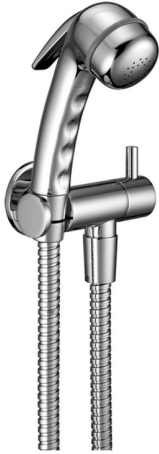

Bidet handshower set HYGENIC SHOWERS_FL007900

MODEL **FL007900**

Bidet handshower set, wall mounted holder with 1/2" valve, Bidet handshower, Brass 120 cm flexible hose

AVAILABLE FINISHINGS

CHARACTERISTICS

Bidet handshower

Hygienic Spray

Multi-jets hygienic hand shower, for personal hygiene care.

2026-06-13