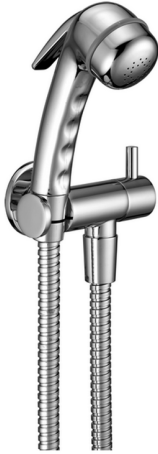

Bidet handshower set HYGENIC SHOWERS_FL007900

MODEL **FL007900**

Bidet handshower set, wall mounted holder with 1/2" valve, Bidet handshower, Brass 120 cm flexible hose

AVAILABLE FINISHINGS

CHARACTERISTICS

Bidet handshower

Hygienic Spray

Multi-jets hygienic hand shower, for personal hygiene care.

2026-04-06