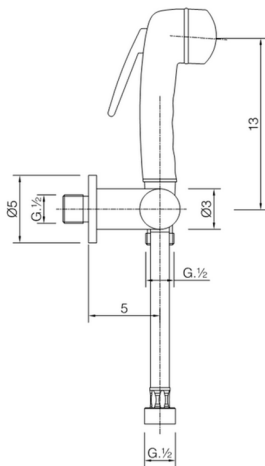

Bidet handshower set HYGENIC SHOWERS_FL007900

MODEL **FL007900**

Bidet handshower set, wall mounted holder with 1/2" valve, Bidet handshower, Brass 120 cm flexible hose

AVAILABLE FINISHINGS

CHARACTERISTICS

Bidet handshower

Hygienic Spray

Multi-jets hygienic hand shower, for personal hygiene care.

2026-04-06