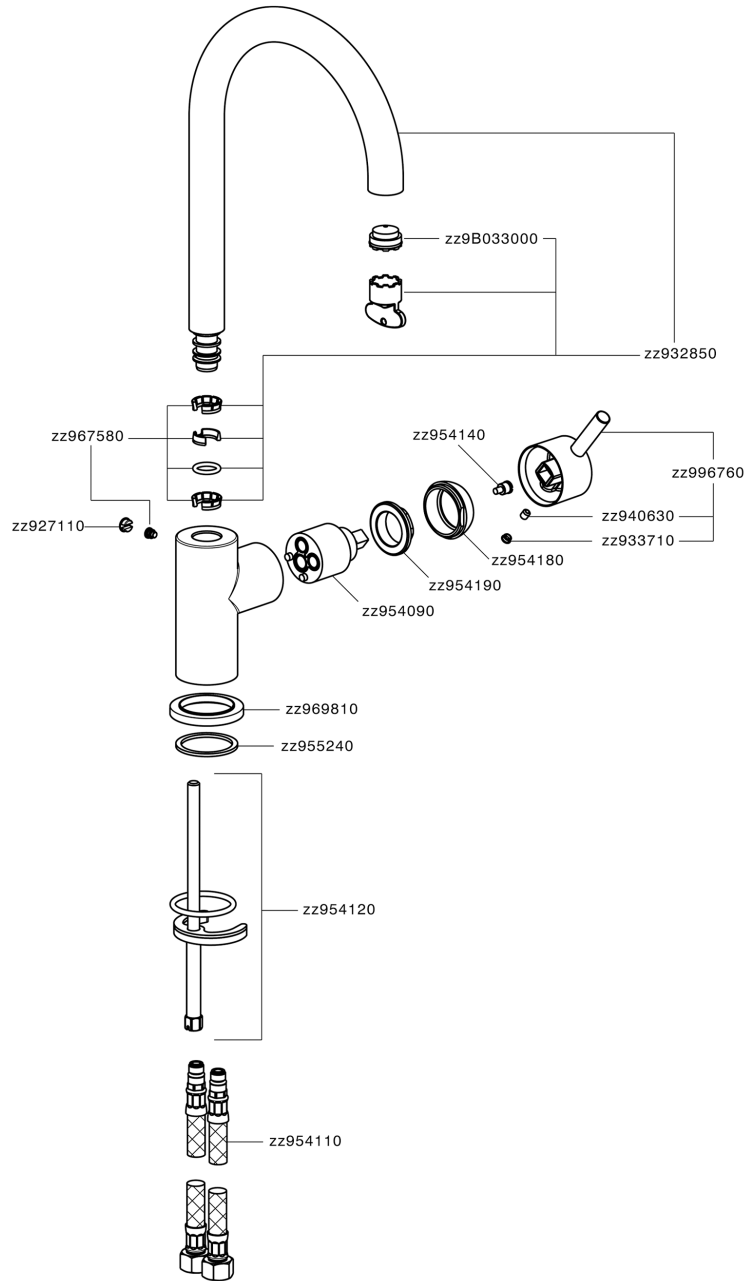

### CHARACTERISTICS

Cartridge Spare Parts **ZZ95409000**

**35 mm Cartridge**

#### EcoStop

EcoStop feature limits water flow to approximately 50% of maximum output with one point of resistance on setting. Push slightly past the middle stop only when full water output is required. This will save water up to 50%.

#### EnergySave

Thanks to the EnergySave device, only cold water will be drawn if the lever is operated in the central position, so that the water heater will not be engaged and no hot water wasted, leading to considerable savings in energy and costs. The temperature can be adjusted by rotating the lever to the left, until the desired temperature is reached.

## Single lever sink mixer Energysave NUOVA LESS\_LN000535

LN000535

<https://en.cisal.it/single-lever-sink-mixer-energysave-nuova-less-ln000535>

2025-01-08