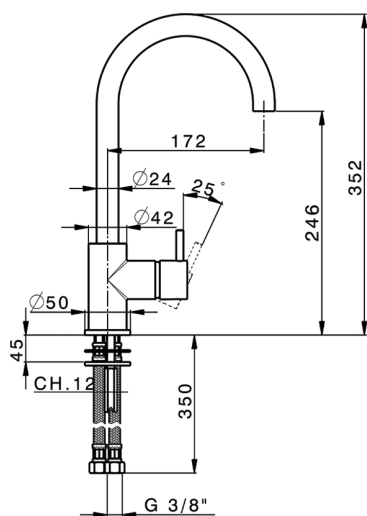

## Single lever sink mixer Energysave NUOVA LESS\_LN000535

MODEL **LN000535**

Single lever sink mixer Energysave, swivel spout, G.3/8" stainless steel flexible hoses

### CHARACTERISTICS

Cartridge Spare Parts **ZZ95409000**

**35 mm Cartridge**

#### EcoStop

EcoStop feature limits water flow to approximately 50% of maximum output with one point of resistance on setting. Push slightly past the middle stop only when full water output is required. This will save water up to 50%.