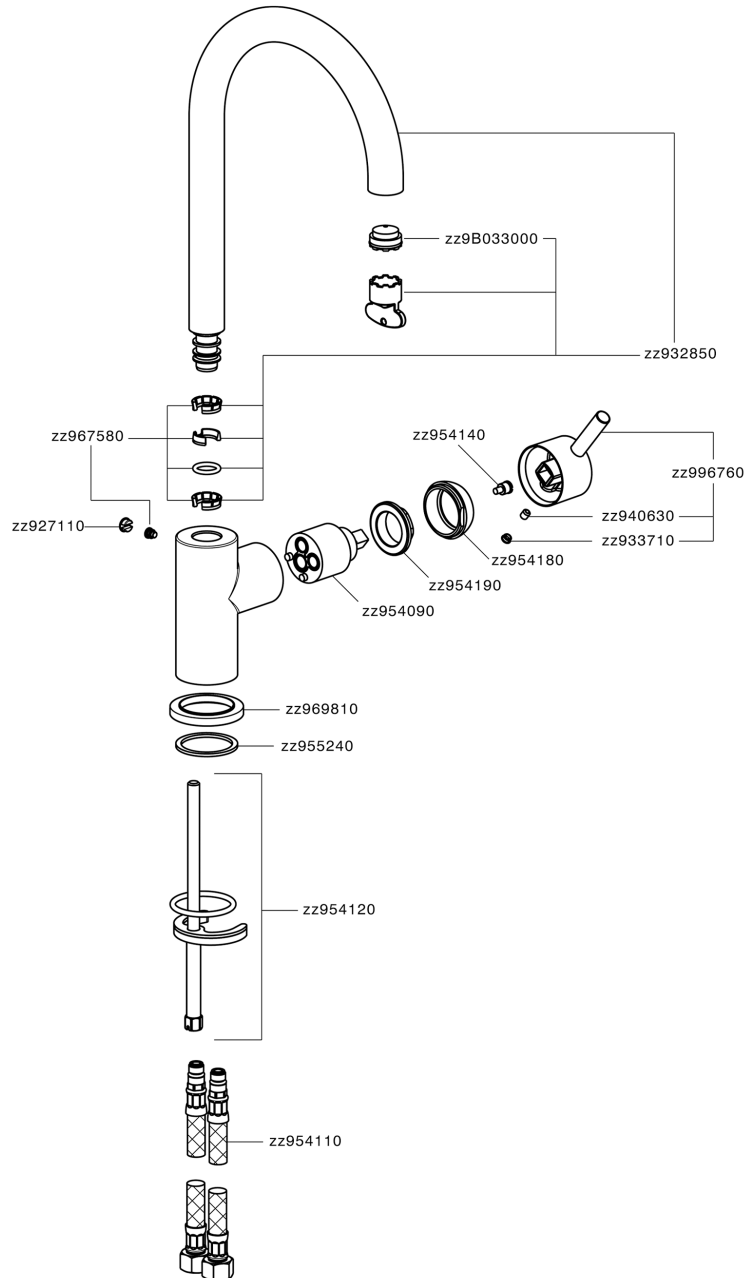

Single lever sink mixer Energysave NUOVA LESS_LN000535

LN000535

<https://en.cisal.it/single-lever-sink-mixer-energysave-nuova-less-ln000535>

2025-01-08