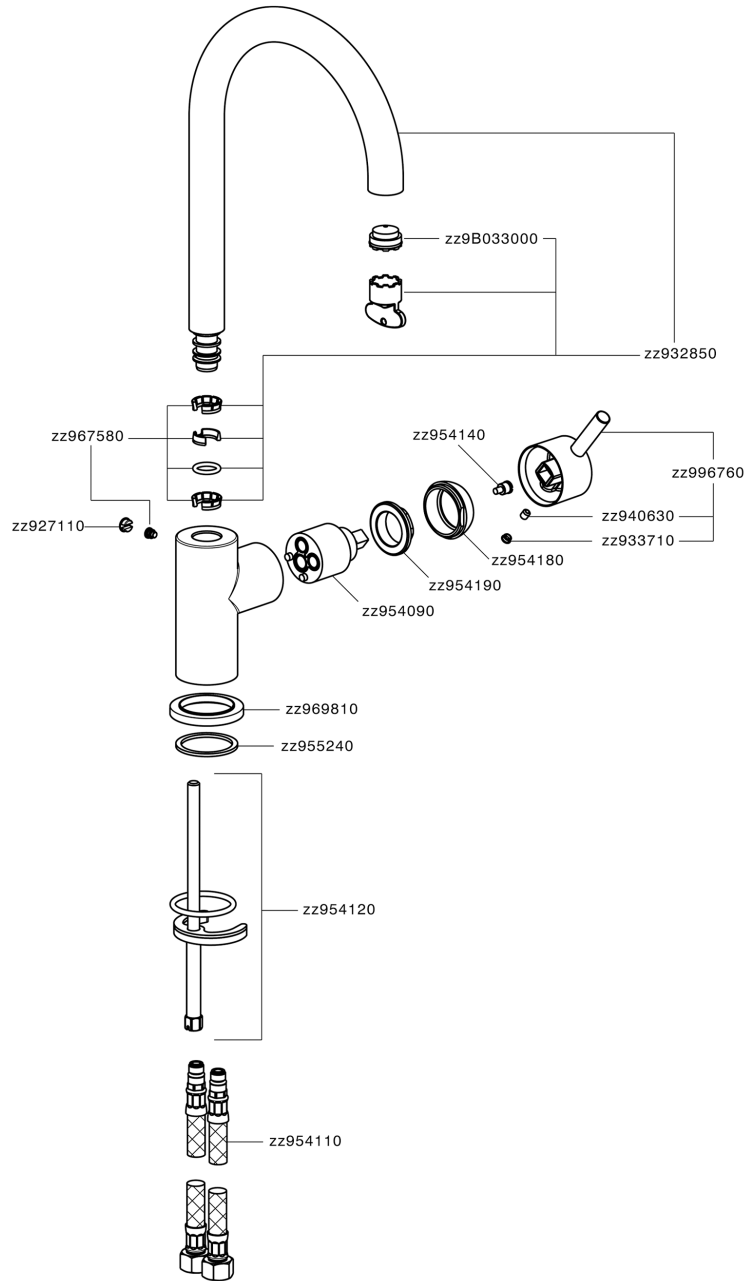

Single lever sink mixer Energysave NUOVA LESS_LN000535

MODEL **LN000535**

Single lever sink mixer Energysave, swivel spout, G.3/8" stainless steel flexible hoses

AVAILABLE FINISHINGS

-  **21** 21 Chrome
-  **2F** 2F Brushed Nickel
-  **40** 40 Matt Black
-  **4Q** 4Q Matt White

CHARACTERISTICS

Cartridge Spare Parts **ZZ95409000**

35 mm Cartridge

EcoStop

EcoStop feature limits water flow to approximately 50% of maximum output with one point of resistance on setting. Push slightly past the middle stop only when full water output is required. This will save water up to 50%.

EnergySave

Thanks to the EnergySave device, only cold water will be drawn if the lever is operated in the central position, so that the water heater will not be engaged and no hot water wasted, leading to considerable savings in energy and costs. The temperature can be adjusted by rotating the lever to the left, until the desired temperature is reached.

Single lever sink mixer Energysave NUOVA LESS_LN000535

LN000535

<https://en.cisal.it/single-lever-sink-mixer-energysave-nuova-less-ln000535>

2025-01-08