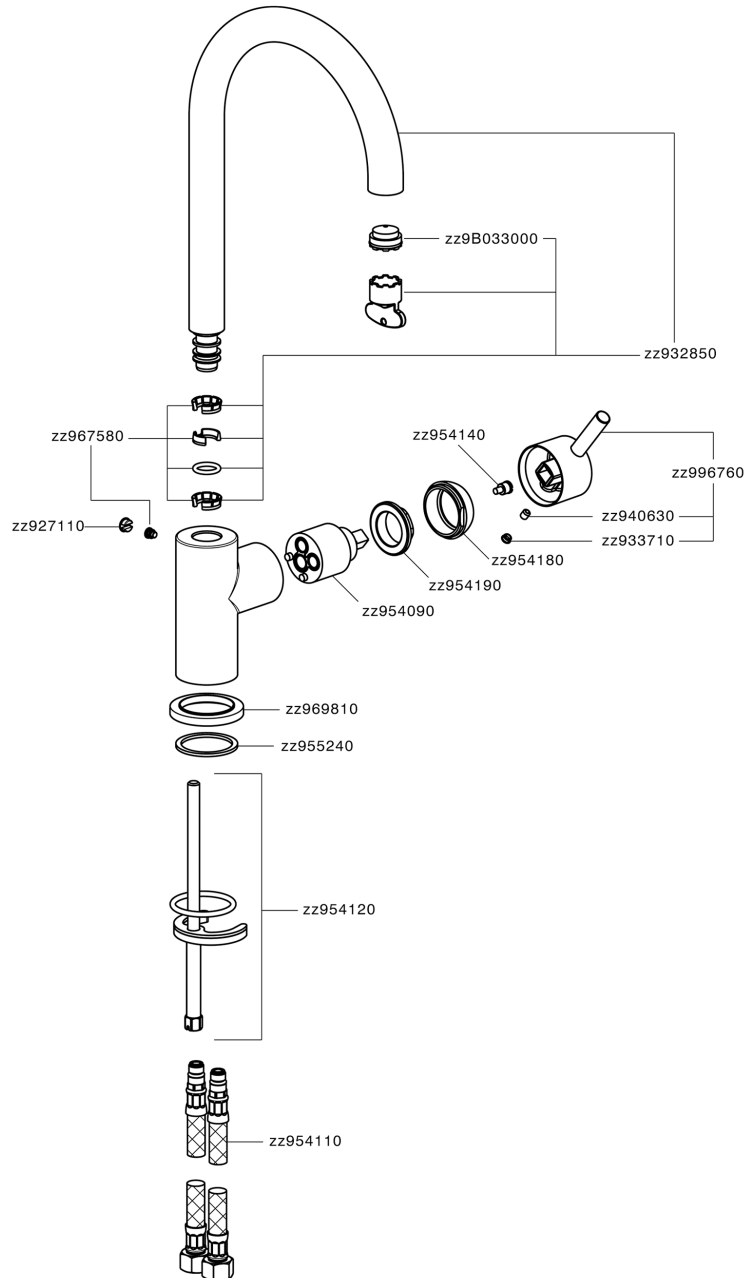

Single lever sink mixer Energysave NUOVA LESS_LN000535

LN000535

<https://en.cisal.it/single-lever-sink-mixer-energysave-nuova-less-ln000535>

2025-01-08