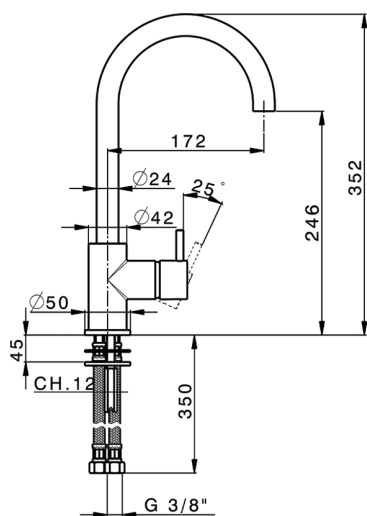

Single lever sink mixer Energysave NUOVA LESS_LN000535

MODEL **LN000535**

Single lever sink mixer Energysave, swivel spout, G.3/8" stainless steel flexible hoses

AVAILABLE FINISHINGS

-  **21** 21 Chrome
-  **2F** 2F Brushed Nickel
-  **40** 40 Matt Black
-  **4Q** 4Q Matt White

CHARACTERISTICS

Cartridge Spare Parts **ZZ95409000**

35 mm Cartridge

EcoStop

EcoStop feature limits water flow to approximately 50% of maximum output with one point of resistance on setting. Push slightly past the middle stop only when full water output is required. This will save water up to 50%.

EnergySave

Thanks to the EnergySave device, only cold water will be drawn if the lever is operated in the central position, so that the water heater will not be engaged and no hot water wasted, leading to considerable savings in energy and costs. The temperature can be adjusted by rotating the lever to the left, until the desired temperature is reached.