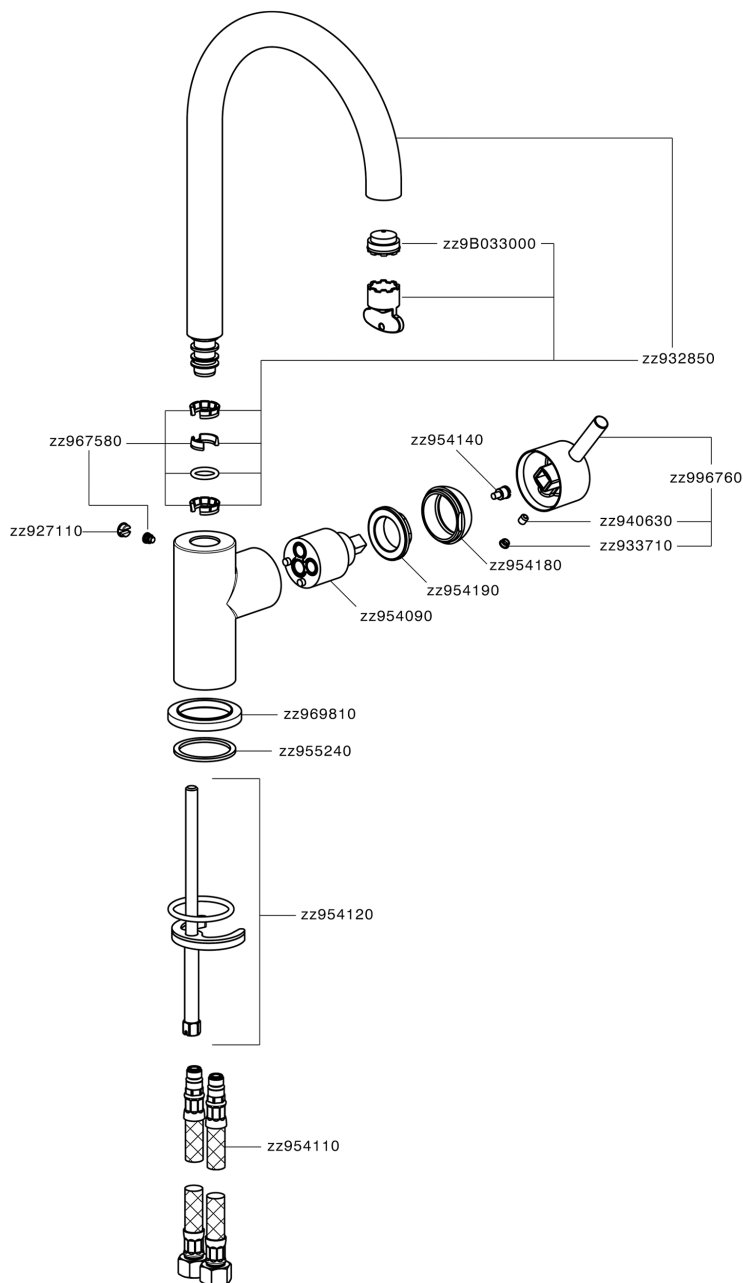

Single lever sink mixer Energysave NUOVA LESS_LN000535

MODEL **LN000535**

Single lever sink mixer Energysave, swivel spout, G.3/8" stainless steel flexible hoses

AVAILABLE FINISHINGS

-  **21** 21 Chrome
-  **2F** 2F Brushed Nickel
-  **40** 40 Matt Black
-  **4Q** 4Q Matt White

CHARACTERISTICS

Cartridge Spare Parts **ZZ95409000**

35 mm Cartridge

EcoStop

EcoStop feature limits water flow to approximately 50% of maximum output with one point of resistance on setting. Push slightly past the middle stop only when full water output is required. This will save water up to 50%.

EnergySave

Thanks to the EnergySave device, only cold water will be drawn if the lever is operated in the central position, so that the water heater will not be engaged and no hot water wasted, leading to considerable savings in energy and costs. The temperature can be adjusted by rotating the lever to the left, until the desired temperature is reached.

Single lever sink mixer Energysave NUOVA LESS_LN000535

LN000535

<https://en.cisal.it/single-lever-sink-mixer-energysave-nuova-less-ln000535>

2025-01-06