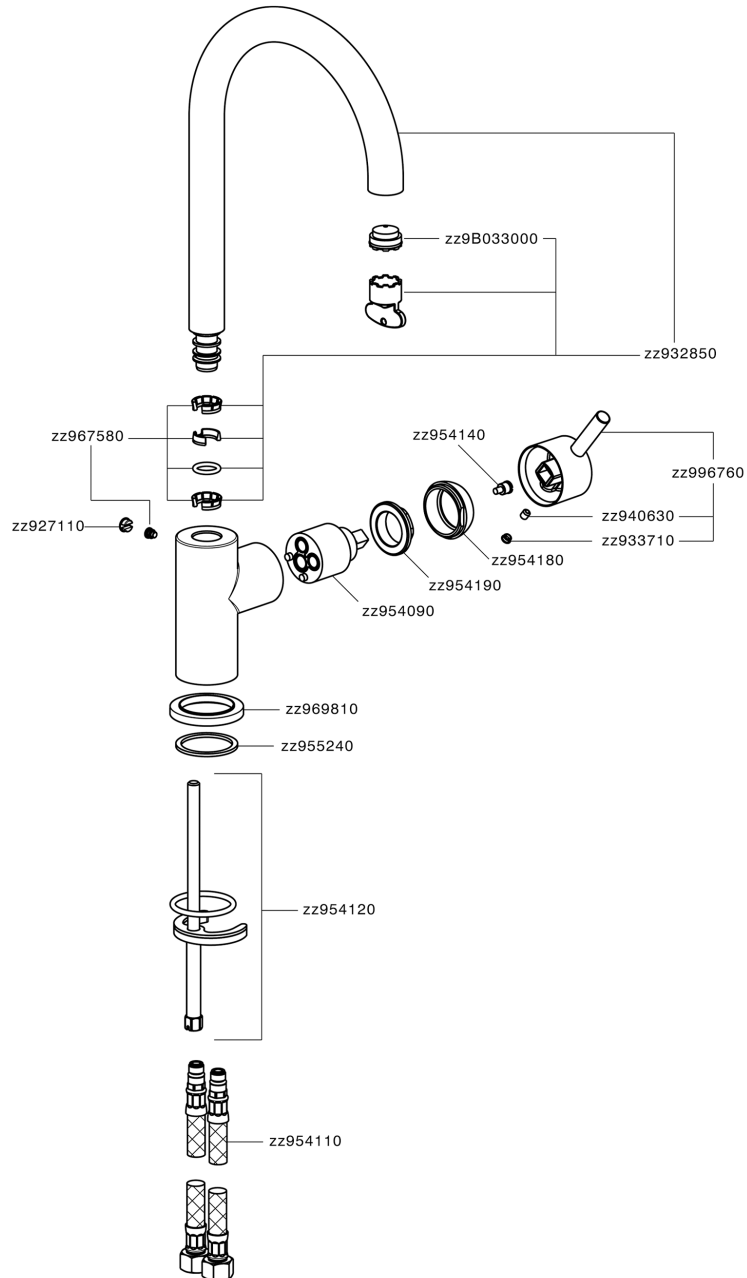

Single lever sink mixer Energysave NUOVA LESS_LN000535

MODEL **LN000535**

Single lever sink mixer Energysave, swivel spout, G.3/8" stainless steel flexible hoses

AVAILABLE FINISHINGS

-  **21** 21 Chrome
-  **2F** 2F Brushed Nickel
-  **40** 40 Matt Black
-  **4Q** 4Q Matt White

CHARACTERISTICS

Cartridge Spare Parts **ZZ95409000**

35 mm Cartridge

EcoStop

EcoStop feature limits water flow to approximately 50% of maximum output with one point of resistance on setting. Push slightly past the middle stop only when full water output is required. This will save water up to 50%.

EnergySave

Thanks to the EnergySave device, only cold water will be drawn if the lever is operated in the central position, so that the water heater will not be engaged and no hot water wasted, leading to considerable savings in energy and costs. The temperature can be adjusted by rotating the lever to the left, until the desired temperature is reached.

Single lever sink mixer Energysave NUOVA LESS_LN000535

LN000535

<https://en.cisal.it/single-lever-sink-mixer-energysave-nuova-less-ln000535>

2025-01-08