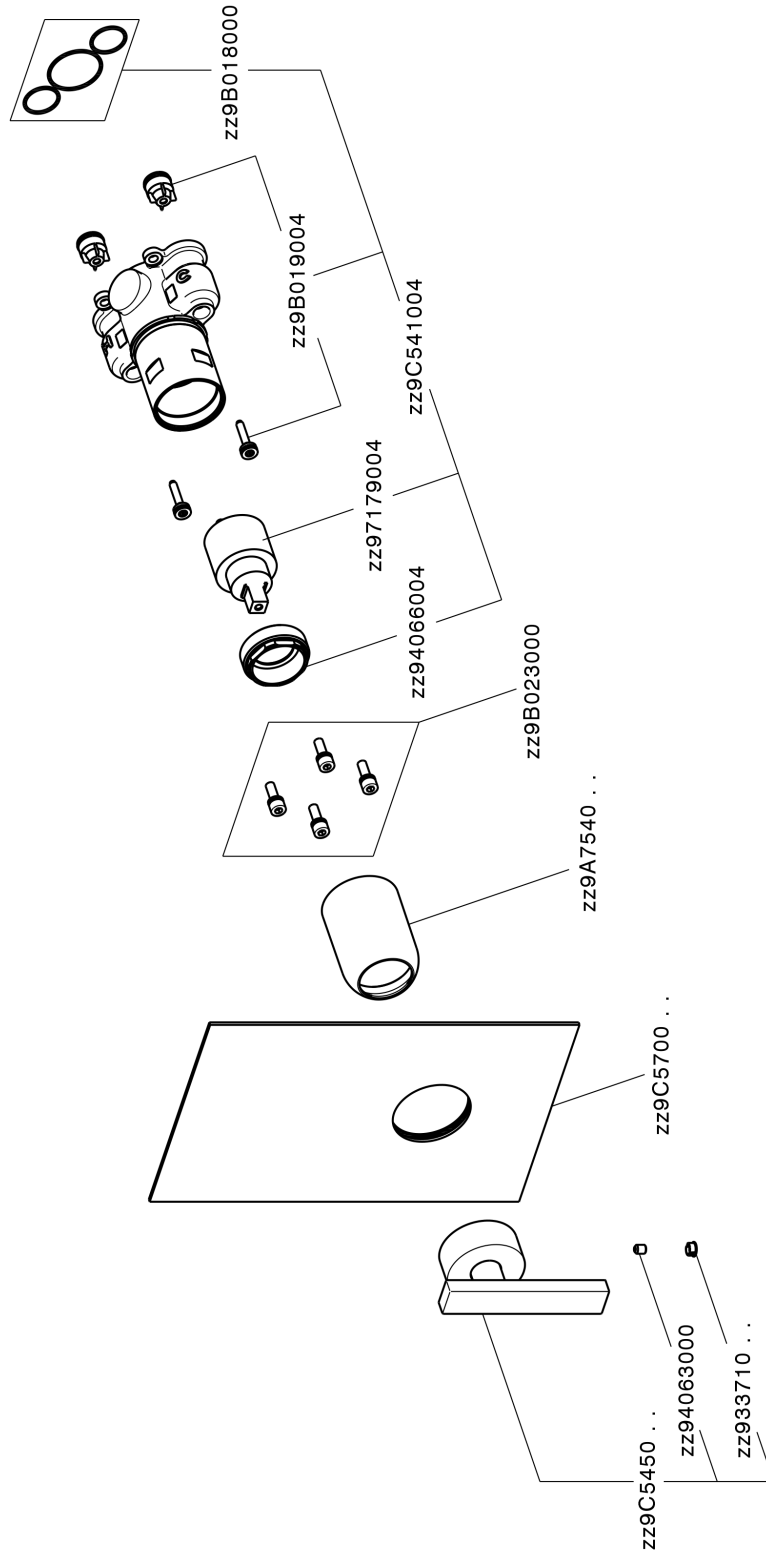

Exposed part for Single Lever One Box Valve BARCELONA_BA0BM010

MODEL **BA0BM010**

Exposed part for Single Lever One Box Valve, 1 Outlet, Minimum depth of installation: 67 mm, without concealed part, for items ZA00B030-ZA00B031

AVAILABLE FINISHINGS

-  **21** 21 Chrome
-  **2A** 2A Satin Brushed Nickel
-  **40** 40 Matt Black

CHARACTERISTICS

Cartridge Spare Parts **ZZ97179000**

35 mm Cartridge

Installation **Concealed**

Required concealed parts **ZA00B031**

ZA00B030

Exposed part for Single Lever One Box Valve BARCELONA_BA0BM010

BA0BM010

<https://en.cisal.it/exposed-part-for-single-lever-one-box-valve-barcelona-ba0bm010>

One Box Universal Concealed Part ONE BOX_ZA00B031

MODEL **ZA00B031**

One Box Universal Concealed Part, for 1, 2 or 3 outlet thermostatic or single lever, without trim kit, with noise reducers, with sealing gasket

AVAILABLE FINISHINGS

 **04** 04 Without finishing