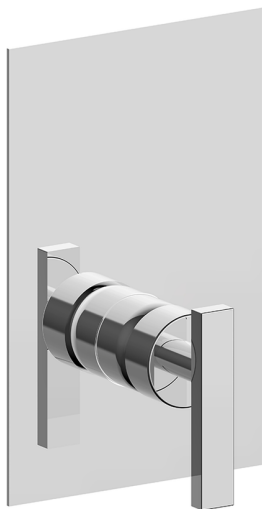

Exposed part for Single Lever One Box Valve BARCELONA_BA0BM010

MODEL **BA0BM010**

Exposed part for Single Lever One Box Valve, 1 Outlet, Minimum depth of installation: 67 mm, without concealed part, for items ZA00B030-ZA00B031

AVAILABLE FINISHINGS

-  **21** 21 Chrome
-  **2A** 2A Satin Brushed Nickel
-  **40** 40 Matt Black

CHARACTERISTICS

Cartridge Spare Parts **ZZ97179000**

35 mm Cartridge

Installation **Concealed**

Required concealed parts **ZA00B031**

ZA00B030

Exposed part for Single Lever One Box Valve BARCELONA_BA0BM010

BA0BM010

<https://en.cisal.it/exposed-part-for-single-lever-one-box-valve-barcelona-ba0bm010>

One Box Universal Concealed Part ONE BOX_ZA00B031

MODEL **ZA00B031**

One Box Universal Concealed Part, for 1, 2 or 3 outlet thermostatic or single lever, without trim kit, with noise reducers, with sealing gasket

AVAILABLE FINISHINGS

 **04** 04 Without finishing