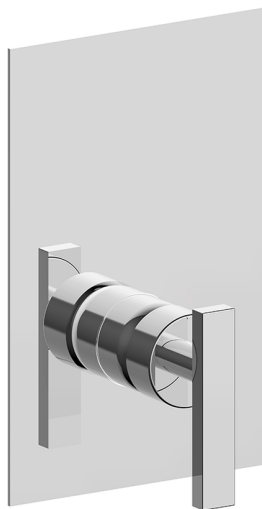

Exposed part for Single Lever One Box Valve BARCELONA_BA0BM010

MODEL **BA0BM010**

Exposed part for Single Lever One Box Valve, 1 Outlet, Minimum depth of installation: 67 mm, without concealed part, for items ZA00B030-ZA00B031

AVAILABLE FINISHINGS

-  **21** 21 Chrome
-  **2A** 2A Satin Brushed Nickel
-  **40** 40 Matt Black

CHARACTERISTICS

Cartridge Spare Parts **ZZ97179000**

35 mm Cartridge

Installation **Concealed**

Required concealed parts **ZA00B031**

ZA00B030

Exposed part for Single Lever One Box Valve BARCELONA_BA0BM010

BA0BM010

<https://en.cisal.it/exposed-part-for-single-lever-one-box-valve-barcelona-ba0bm010>

One Box Universal Concealed Part ONE BOX_ZA00B031