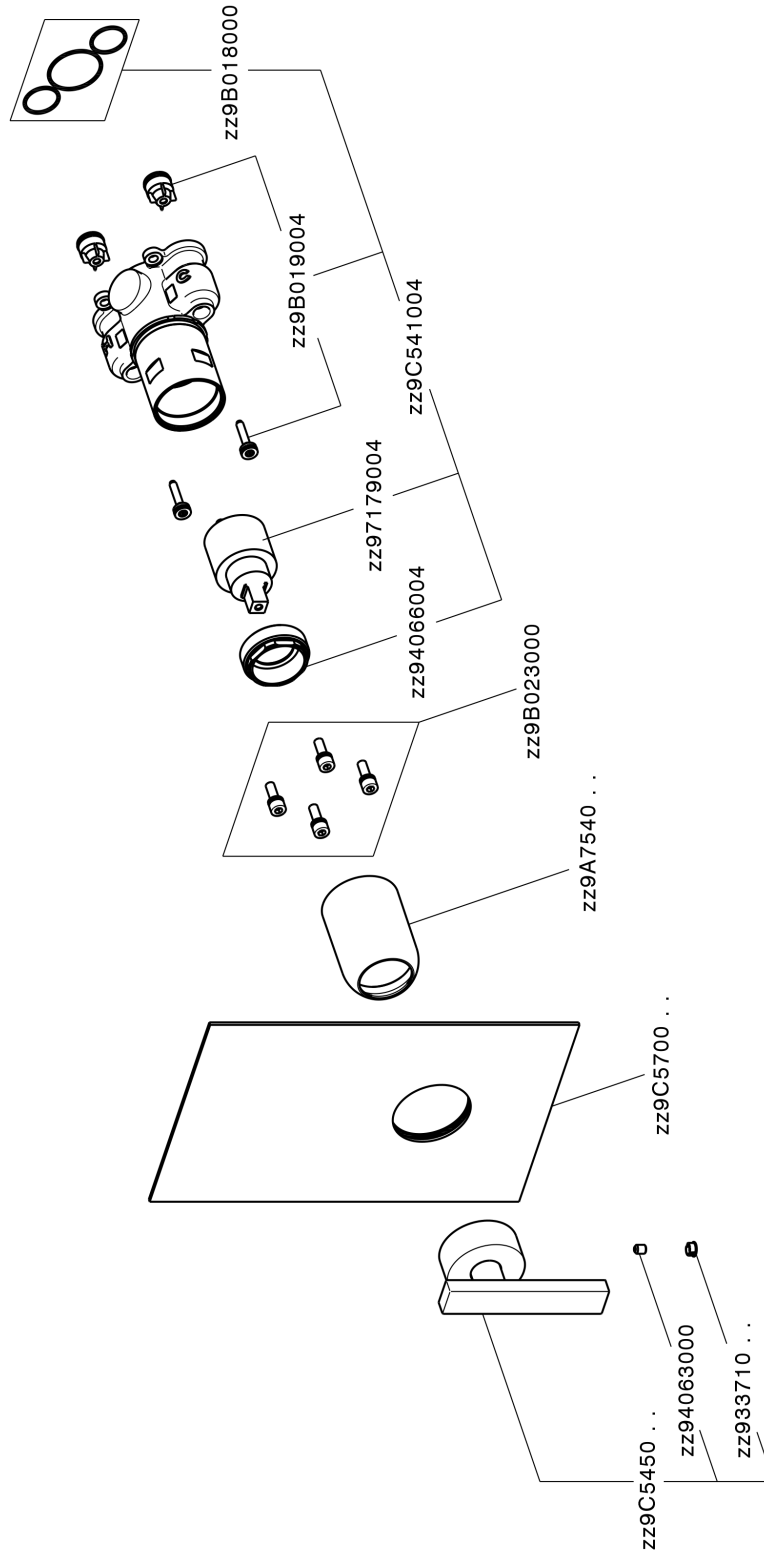

## Exposed part for Single Lever One Box Valve BARCELONA\_BA0BM010

MODEL **BA0BM010**

Exposed part for Single Lever One Box Valve, 1 Outlet, Minimum depth of installation: 67 mm, without concealed part, for items ZA00B030-ZA00B031

### CHARACTERISTICS

Cartridge Spare Parts **ZZ97179000**

**35 mm Cartridge**

Installation **Concealed**

Required concealed parts **ZA00B031**

**ZA00B030**

## Exposed part for Single Lever One Box Valve BARCELONA\_BA0BM010

BA0BM010

<https://en.cisal.it/exposed-part-for-single-lever-one-box-valve-barcelona-ba0bm010>

## One Box Universal Concealed Part ONE BOX\_ZA00B031

MODEL **ZA00B031**

One Box Universal Concealed Part, for 1, 2 or 3 outlet thermostatic or single lever, without trim kit, with noise reducers, with sealing gasket