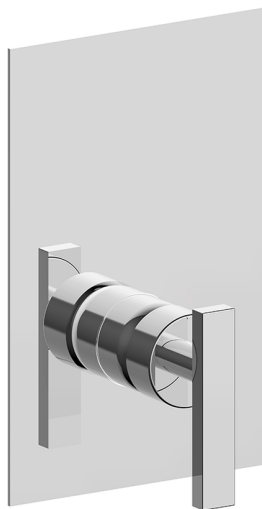

## Exposed part for Single Lever One Box Valve BARCELONA\_BA0BM010

MODEL **BA0BM010**

Exposed part for Single Lever One Box Valve, 1 Outlet, Minimum depth of installation: 67 mm, without concealed part, for items ZA00B030-ZA00B031

### CHARACTERISTICS

Cartridge Spare Parts **ZZ97179000**

**35 mm Cartridge**

Installation **Concealed**

Required concealed parts **ZA00B031**

**ZA00B030**

## Exposed part for Single Lever One Box Valve BARCELONA\_BA0BM010

BA0BM010

<https://en.cisal.it/exposed-part-for-single-lever-one-box-valve-barcelona-ba0bm010>