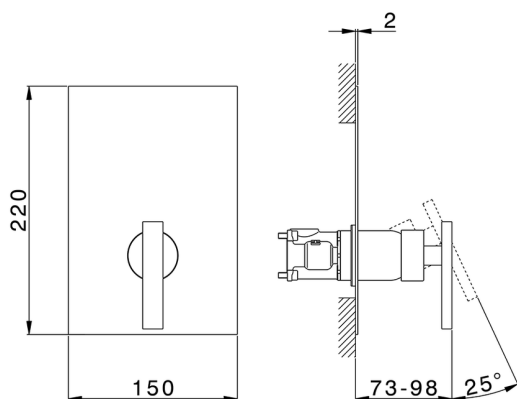

## Exposed part for Single Lever One Box Valve BARCELONA\_BA0BM010

MODEL **BA0BM010**

Exposed part for Single Lever One Box Valve, 1 Outlet, Minimum depth of installation: 67 mm, without concealed part, for items ZA00B030-ZA00B031

### CHARACTERISTICS

Cartridge Spare Parts **ZZ97179000**

**35 mm Cartridge**

Installation **Concealed**

Required concealed parts **ZA00B031**

**ZA00B030**