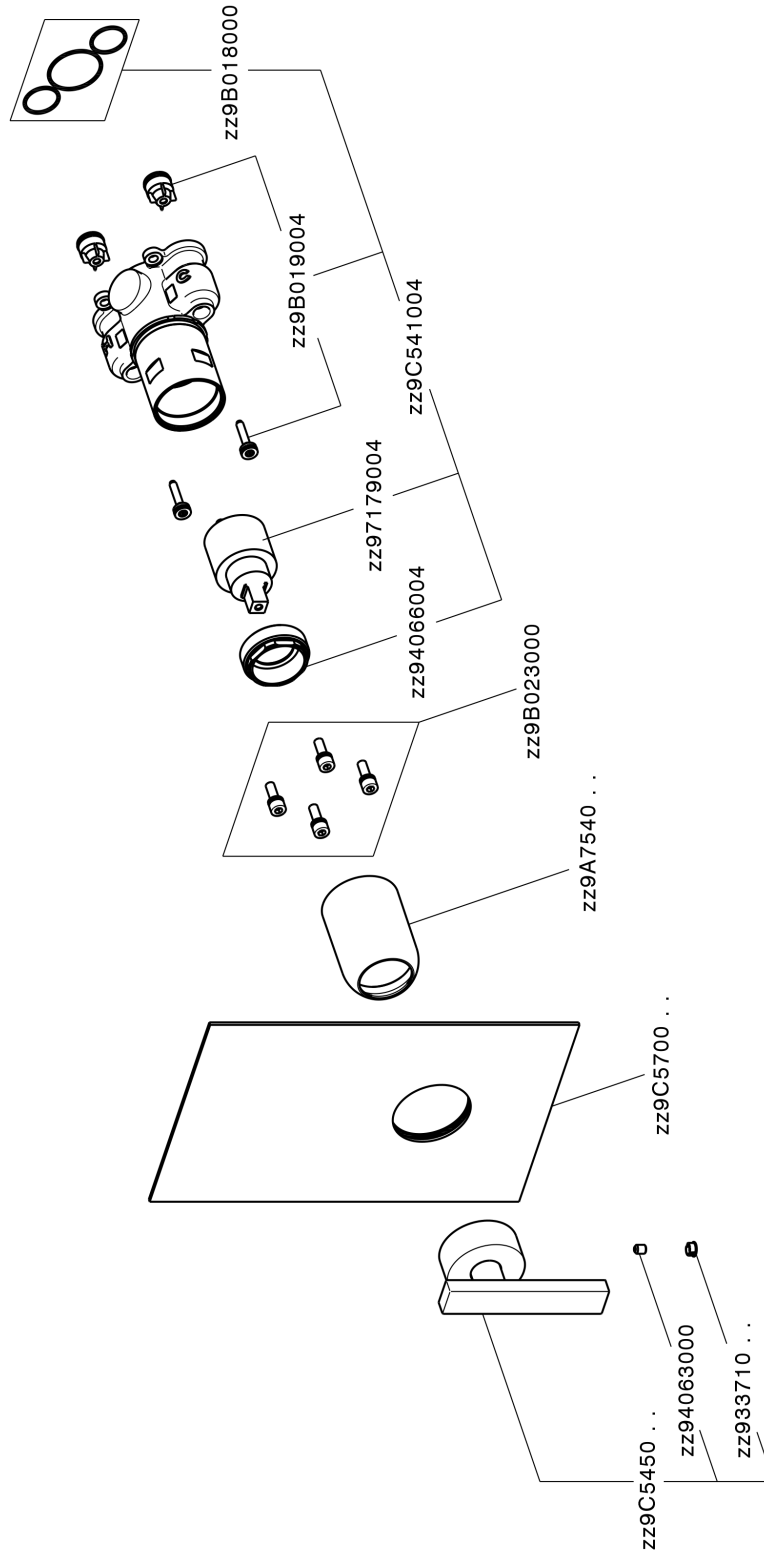

Exposed part for Single Lever One Box Valve BARCELONA_BA0BM010

MODEL **BA0BM010**

Exposed part for Single Lever One Box Valve, 1 Outlet, Minimum depth of installation: 67 mm, without concealed part, for items ZA00B030-ZA00B031

AVAILABLE FINISHINGS

-  **21** 21 Chrome
-  **2A** 2A Satin Brushed Nickel
-  **40** 40 Matt Black

CHARACTERISTICS

Cartridge Spare Parts **ZZ97179000**

35 mm Cartridge

Installation **Concealed**

Required concealed parts **ZA00B031**

ZA00B030

Exposed part for Single Lever One Box Valve BARCELONA_BA0BM010

BA0BM010

<https://en.cisal.it/exposed-part-for-single-lever-one-box-valve-barcelona-ba0bm010>

One Box Universal Concealed Part ONE BOX_ZA00B031

MODEL **ZA00B031**

One Box Universal Concealed Part, for 1, 2 or 3 outlet thermostatic or single lever, without trim kit, with noise reducers, with sealing gasket

AVAILABLE FINISHINGS

 **04** 04 Without finishing