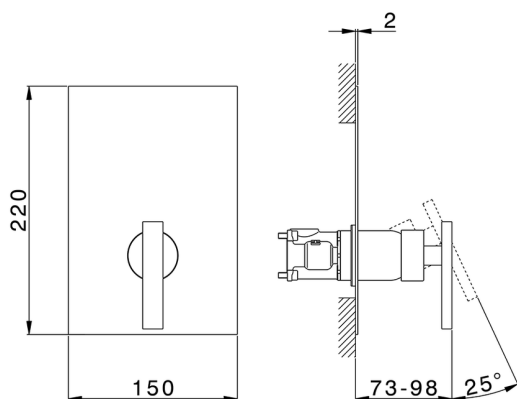

Exposed part for Single Lever One Box Valve BARCELONA_BA0BM010

MODEL **BA0BM010**

Exposed part for Single Lever One Box Valve, 1 Outlet, Minimum depth of installation: 67 mm, without concealed part, for items ZA00B030-ZA00B031

AVAILABLE FINISHINGS

-  **21** 21 Chrome
-  **2A** 2A Satin Brushed Nickel
-  **40** 40 Matt Black

CHARACTERISTICS

Cartridge Spare Parts **ZZ97179000**

35 mm Cartridge

Installation **Concealed**

Required concealed parts **ZA00B031**

ZA00B030

Exposed part for Single Lever One Box Valve BARCELONA_BA0BM010

BA0BM010

<https://en.cisal.it/exposed-part-for-single-lever-one-box-valve-barcelona-ba0bm010>

One Box Universal Concealed Part ONE BOX_ZA00B031