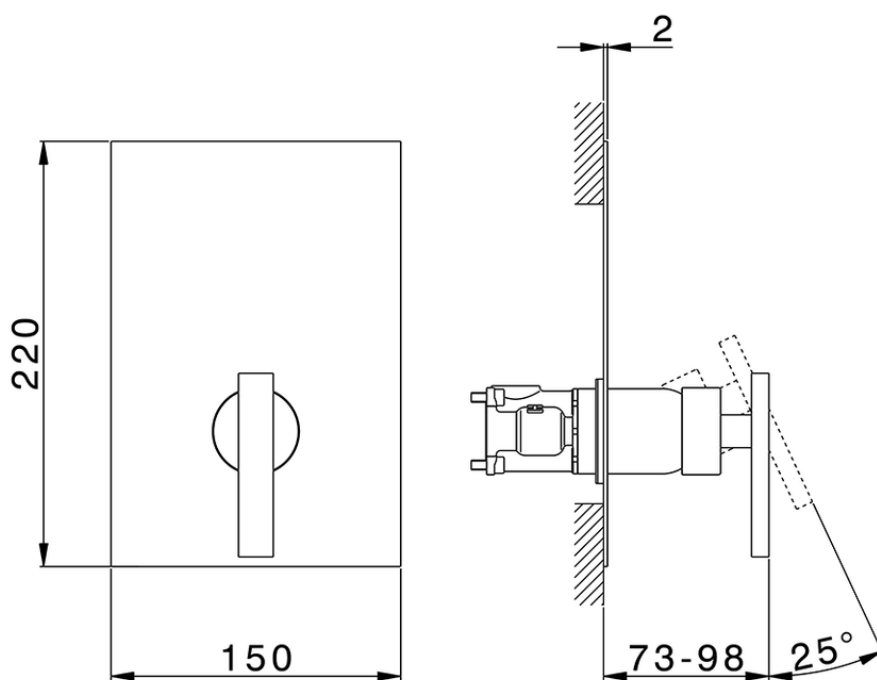

Exposed part for Single Lever One Box Valve BARCELONA_BA0BM010

BA0BM010

<https://en.cisal.it/exposed-part-for-single-lever-one-box-valve-barcelona-ba0bm010>

ZA00B031

<https://en.cisal.it/one-box-universal-concealed-part-one-box-za00b031>