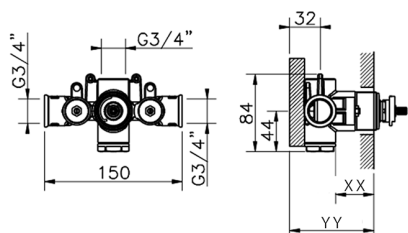

AVAILABLE FINISHINGS

CHARACTERISTICS

Concealed **1**
 Cartridge Spare Parts **23.51A.HF**
HF Thermostatic Valve

Piastra/Plate/Plaque/Platte/Placa
 2-3mm: XX 25-40 YY 76-91
 10mm: XX 16-31 YY 65-80

Thermostatic