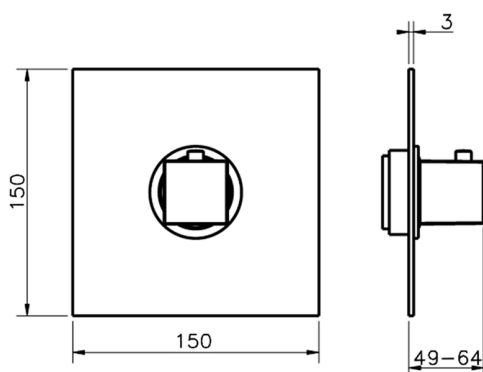

Exposed part for concealed thermo shower valve ROADSTER ACCENT_RA007200

MODEL **RA007200**

Exposed part for concealed thermo shower valve, without stop valve, without concealed part, for item ZA007220

AVAILABLE FINISHINGS