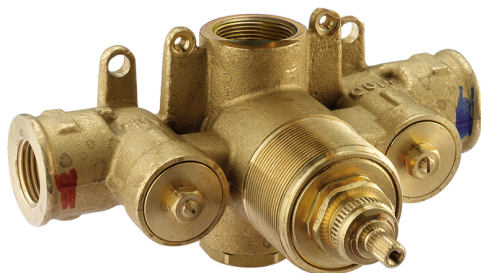

Exposed part for concealed thermo shower valve ROADSTER ACCENT_RA007200

MODEL **RA007200**

Exposed part for concealed thermo shower valve, without stop valve, without concealed part, for item ZA007220

AVAILABLE FINISHINGS

-  **21** 21 Chrome
-  **2B** 2B Polished Nickel
-  **2F** 2F Brushed Nickel
-  **2Q** 2Q Black Titanium
-  **40** 40 Matt Black
-  **4Q** 4Q Matt White

CHARACTERISTICS

Installation **Concealed**
 Required concealed parts **ZA007220**

Thermostatic

The Cisal thermostatic is your personal water manager, helping you to handle, control and save water and energy.

3/4 Concealed thermostatic valve CONCEALED_ZA007220

MODEL **ZA007220**

3/4" Concealed thermostatic valve, without
Stopvalve, without trim kit

AVAILABLE FINISHINGS

CHARACTERISTICS

Concealed **1**
Cartridge Spare Parts **23.51A.HF**
HF Thermostatic Valve

Piastra/Plate/Plaque/Platte/Placa
2-3mm: XX 25-40 YY 76-91
10mm: XX 16-31 YY 65-80

Thermostatic