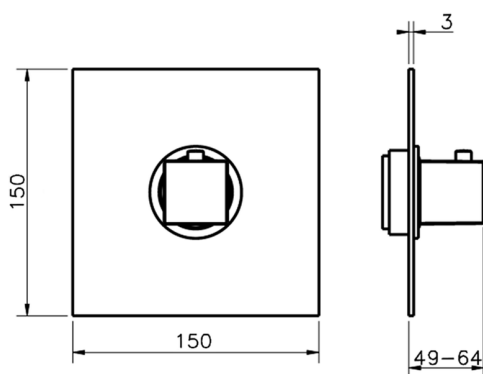

Exposed part for concealed thermo shower valve ROADSTER ACCENT_RA007200

MODEL **RA007200**

Exposed part for concealed thermo shower valve, without stop valve, without concealed part, for item ZA007220

AVAILABLE FINISHINGS