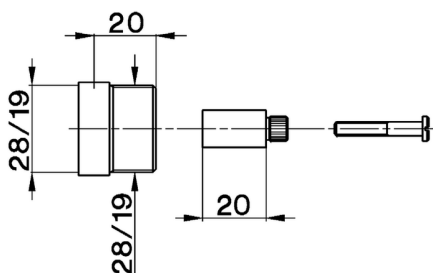

Extension COMPONENTS_ZA000340

MODEL **ZA000340**

Extension, for concealed valves for art.30

AVAILABLE FINISHINGS

-  **21** 21 Chrome
-  **24** 24 Gold
-  **26** 26 Old Copper
-  **27** 27 Old Bronze

CHARACTERISTICS