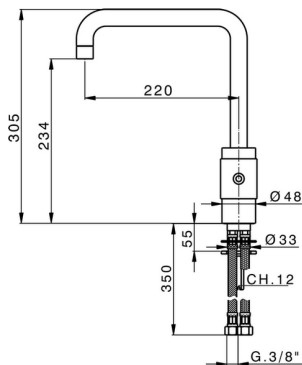

Single lever sink mixer KITCHEN_ST002530

MODEL **ST002530**

Single lever sink mixer, swivel spout, G.3/8" stainless steel flexible hoses

AVAILABLE FINISHINGS

21 21 Chrome

2A 2A Satin Brushed Nickel

CHARACTERISTICS

Cartridge Spare Parts **ZZ93792000**

38 mm Cartridge

2026-06-14