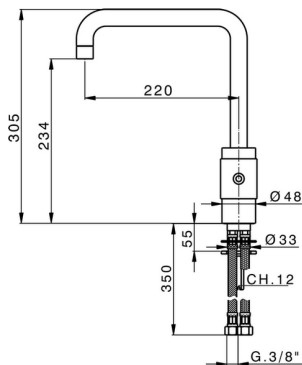

Single lever sink mixer KITCHEN_ST002530

MODEL **ST002530**

Single lever sink mixer, swivel spout, G.3/8" stainless steel flexible hoses

AVAILABLE FINISHINGS

21 21 Chrome

2A 2A Satin Brushed Nickel

CHARACTERISTICS

Cartridge Spare Parts **ZZ93792000**

38 mm Cartridge

2026-05-17