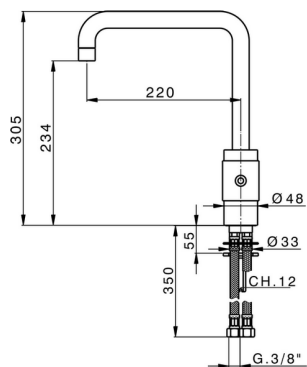

Single lever sink mixer KITCHEN_ST002530

MODEL **ST002530**

Single lever sink mixer, swivel spout, G.3/8" stainless steel flexible hoses

AVAILABLE FINISHINGS

21 21 Chrome

2A 2A Satin Brushed Nickel

CHARACTERISTICS

Cartridge Spare Parts **ZZ93792000**

38 mm Cartridge

2026-06-10