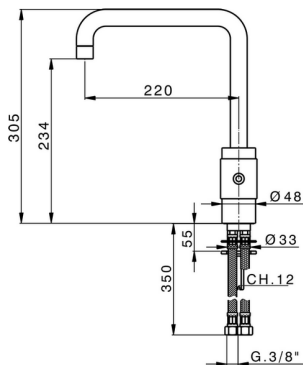

Single lever sink mixer KITCHEN_ST002530

MODEL **ST002530**

Single lever sink mixer, swivel spout, G.3/8" stainless steel flexible hoses

AVAILABLE FINISHINGS

21 21 Chrome

2A 2A Satin Brushed Nickel

CHARACTERISTICS

Cartridge Spare Parts **ZZ93792000**

38 mm Cartridge

2026-04-06