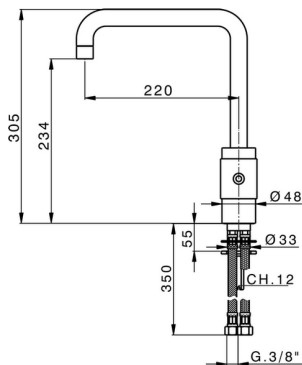

Single lever sink mixer KITCHEN_ST002530

MODEL **ST002530**

Single lever sink mixer, swivel spout, G.3/8" stainless steel flexible hoses

AVAILABLE FINISHINGS

21 21 Chrome

2A 2A Satin Brushed Nickel

CHARACTERISTICS

Cartridge Spare Parts **ZZ93792000**

38 mm Cartridge

2026-06-13