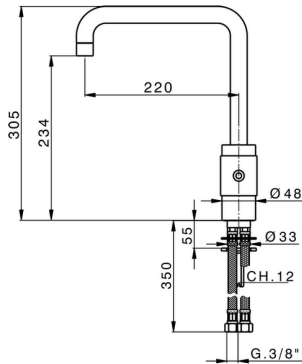

Single lever sink mixer KITCHEN_ST002530

MODEL **ST002530**

Single lever sink mixer, swivel spout, G.3/8" stainless steel flexible hoses

AVAILABLE FINISHINGS

21 21 Chrome

2A 2A Satin Brushed Nickel

CHARACTERISTICS

Cartridge Spare Parts **ZZ93792000**

38 mm Cartridge

2026-07-03