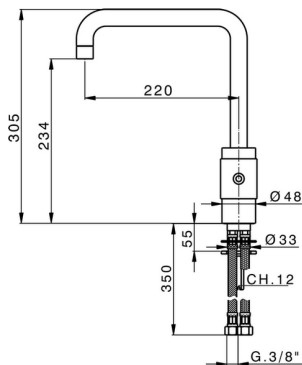

Single lever sink mixer KITCHEN_ST002530

MODEL **ST002530**

Single lever sink mixer, swivel spout, G.3/8" stainless steel flexible hoses

AVAILABLE FINISHINGS

21 21 Chrome

2A 2A Satin Brushed Nickel

CHARACTERISTICS

Cartridge Spare Parts **ZZ93792000**

38 mm Cartridge

2026-06-10