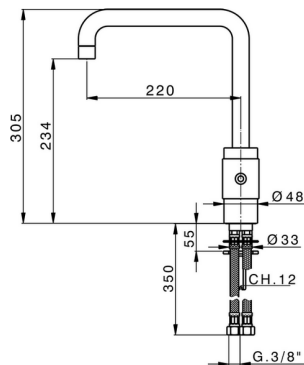

Single lever sink mixer KITCHEN_ST002530

MODEL **ST002530**

Single lever sink mixer, swivel spout, G.3/8" stainless steel flexible hoses

AVAILABLE FINISHINGS

21 21 Chrome

2A 2A Satin Brushed Nickel

CHARACTERISTICS

Cartridge Spare Parts **ZZ93792000**

38 mm Cartridge

2026-04-26