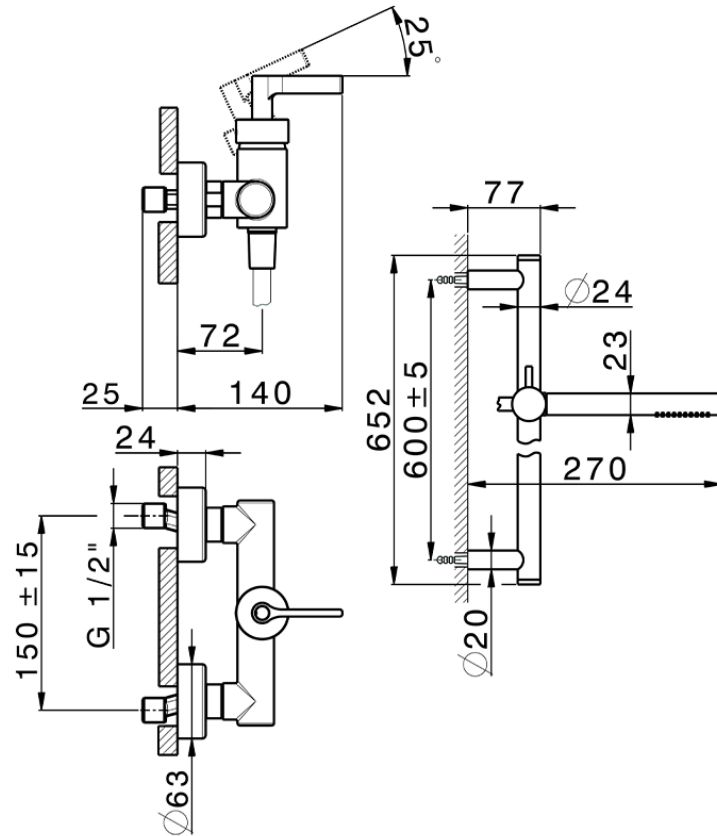

## Single lever shower mixer, with shower set GRACE\_GC000460

GC000460

<https://en.cisal.it/single-lever-shower-mixer-with-shower-set-grace-gc000460>

2026-05-17