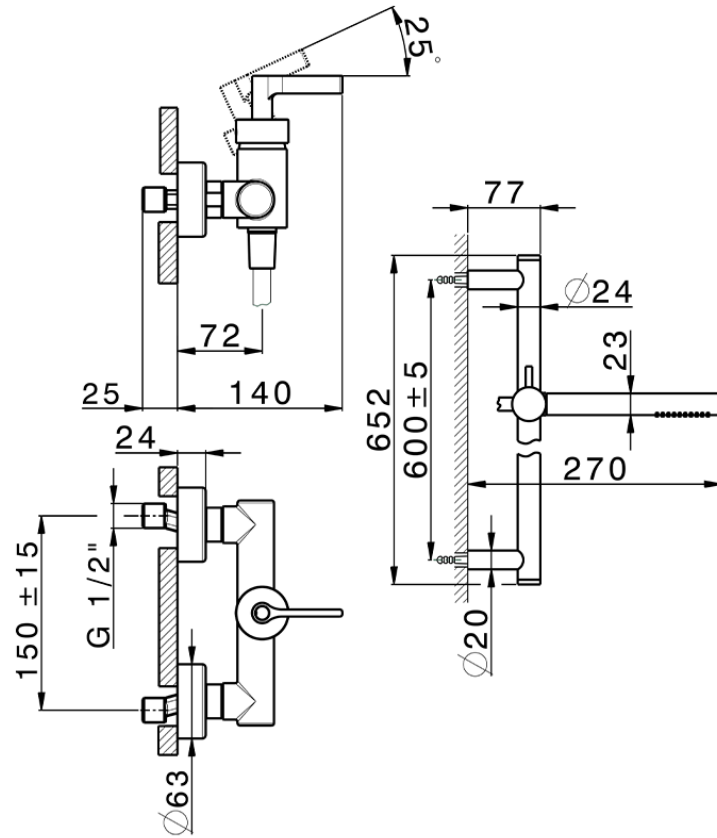

Single lever shower mixer, with shower set GRACE_GC000460

GC000460

<https://en.cisal.it/single-lever-shower-mixer-with-shower-set-grace-gc000460>

2026-04-26