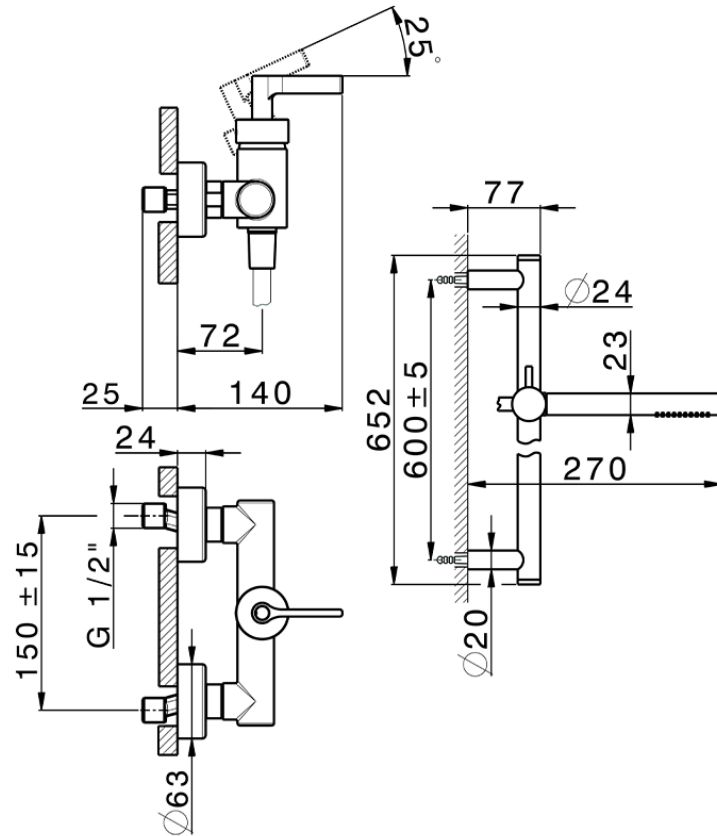

## Single lever shower mixer, with shower set GRACE\_GC000460

GC000460

<https://en.cisal.it/single-lever-shower-mixer-with-shower-set-grace-gc000460>

2026-04-27