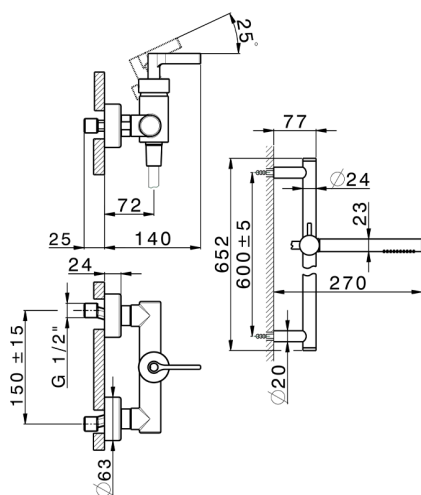

CHARACTERISTICS

Cartridge Spare Parts **ZZ95409000**

35 mm Cartridge

EcoStop

EcoStop feature limits water flow to approximately 50% of maximum output with one point of resistance on setting. Push slightly past the middle stop only when full water output is required. This will save water up to 50%.

2026-04-06