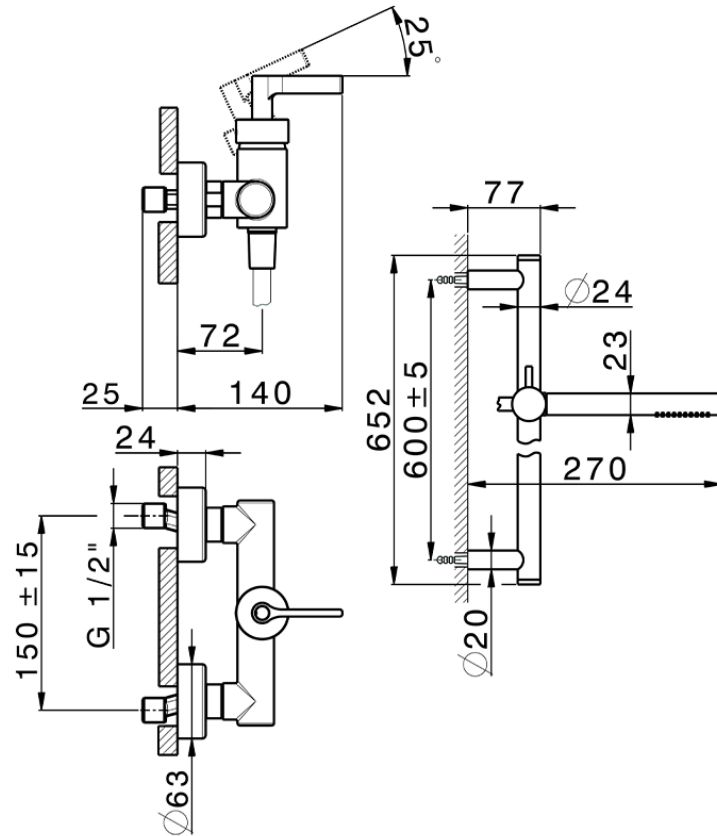

Single lever shower mixer, with shower set GRACE_GC000460

GC000460

<https://en.cisal.it/single-lever-shower-mixer-with-shower-set-grace-gc000460>

2026-06-13