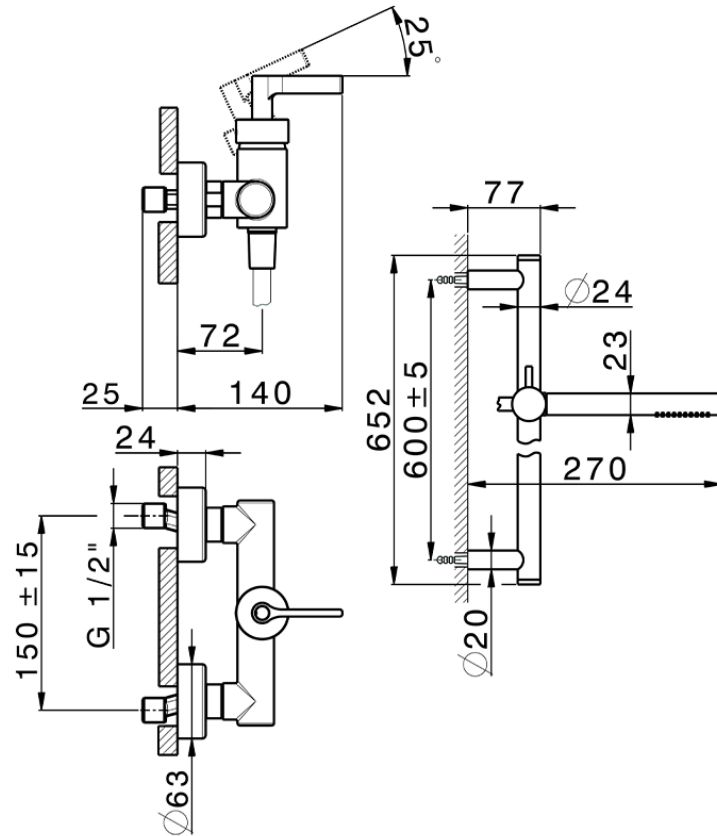

Single lever shower mixer, with shower set GRACE_GC000460

GC000460

<https://en.cisal.it/single-lever-shower-mixer-with-shower-set-grace-gc000460>

2026-04-06