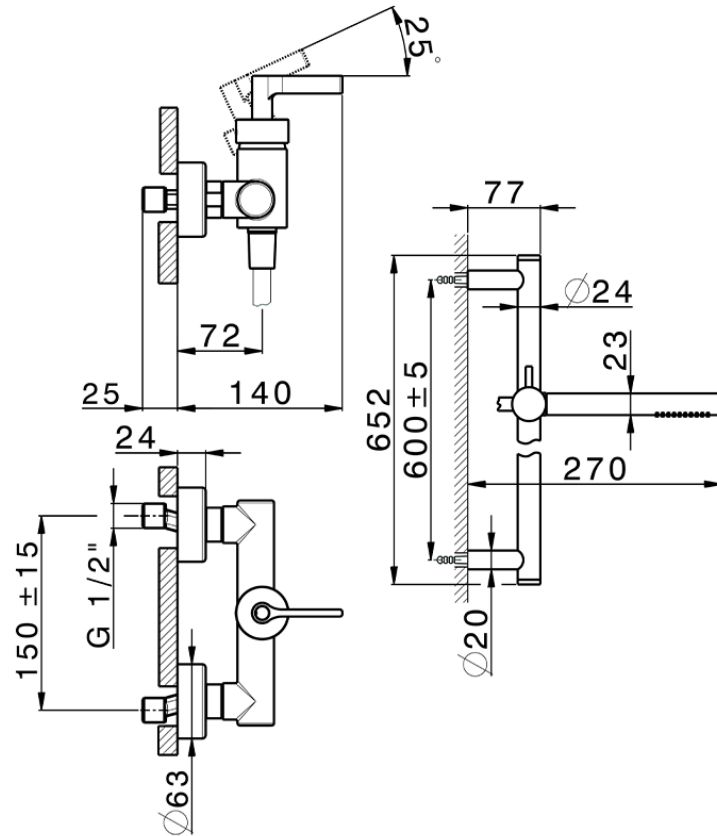

Single lever shower mixer, with shower set GRACE_GC000460

GC000460

<https://en.cisal.it/single-lever-shower-mixer-with-shower-set-grace-gc000460>

2026-06-14