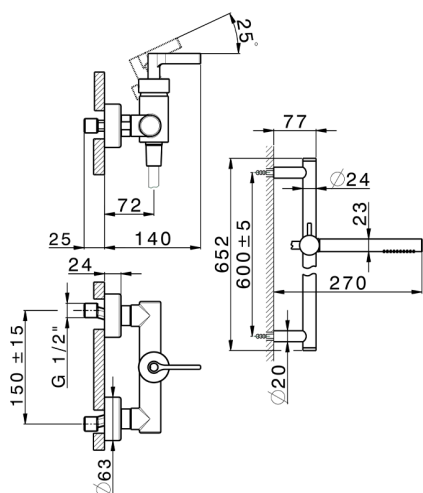

CHARACTERISTICS

Cartridge Spare Parts **ZZ95409000**

35 mm Cartridge

EcoStop

EcoStop feature limits water flow to approximately 50% of maximum output with one point of resistance on setting. Push slightly past the middle stop only when full water output is required. This will save water up to 50%.

2026-04-26