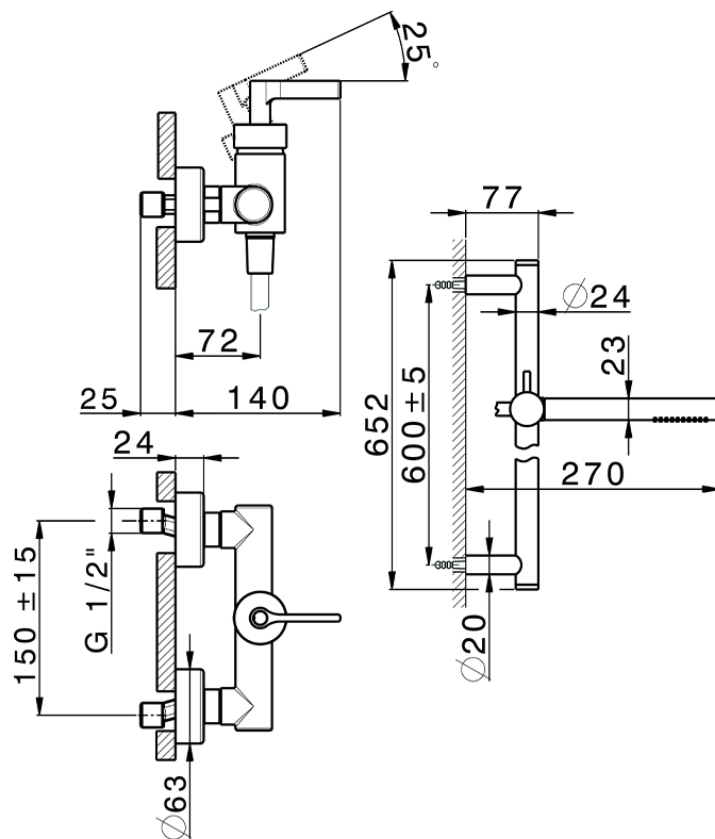

Single lever shower mixer, with shower set GRACE_GC000460

GC000460

<https://en.cisal.it/single-lever-shower-mixer-with-shower-set-grace-gc000460>

2026-06-14