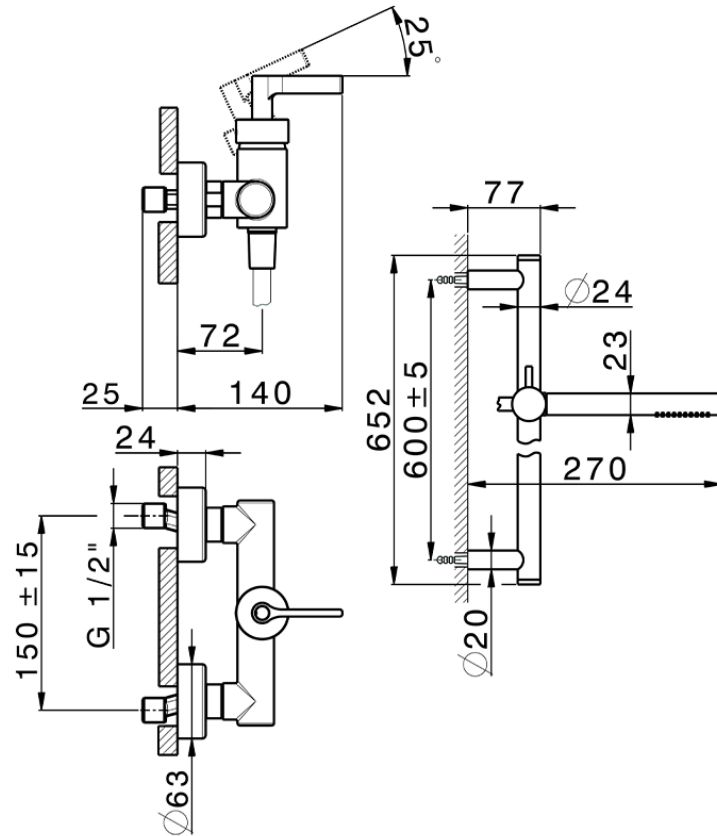

Single lever shower mixer, with shower set GRACE_GC000460

GC000460

<https://en.cisal.it/single-lever-shower-mixer-with-shower-set-grace-gc000460>

2026-04-26