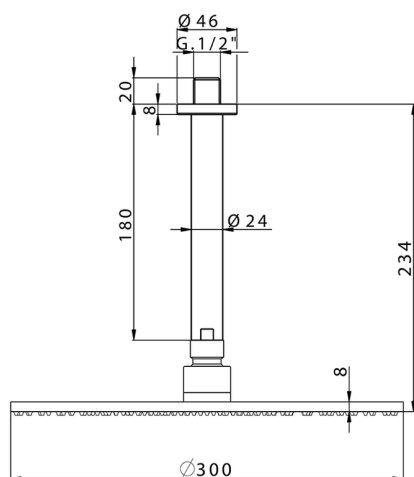

Shower arm with showerhead WELLNESS_DS013700

MODEL **DS013700**

Shower arm with showerhead, 300 mm round showerhead 8 mm thick BRASS

AVAILABLE FINISHINGS

-  **21** 21 Chrome
-  **2B** 2B Polished Nickel
-  **2P** 2P Rose Gold
-  **2Q** 2Q Black Titanium
-  **40** 40 Matt Black
-  **4Q** 4Q Matt White