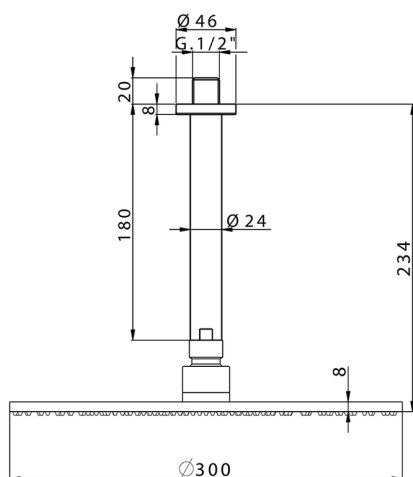

Shower arm with showerhead WELLNESS_DS013700

MODEL **DS013700**

Shower arm with showerhead, 300 mm round showerhead 8 mm thick BRASS

AVAILABLE FINISHINGS

-  **21** 21 Chrome
-  **2B** 2B Polished Nickel
-  **2P** 2P Rose Gold
-  **2Q** 2Q Black Titanium
-  **40** 40 Matt Black
-  **4Q** 4Q Matt White