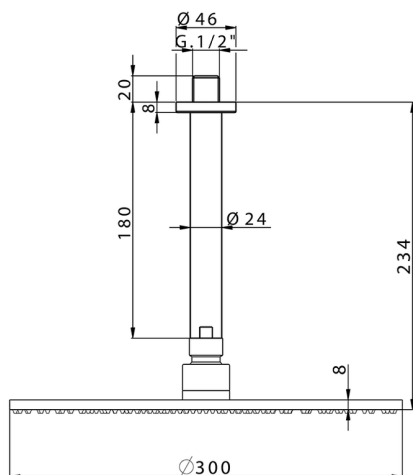

Shower arm with showerhead WELLNESS_DS013700

MODEL **DS013700**

Shower arm with showerhead, 300 mm round showerhead 8 mm thick BRASS

AVAILABLE FINISHINGS

-  **21** 21 Chrome
-  **2B** 2B Polished Nickel
-  **2P** 2P Rose Gold
-  **2Q** 2Q Black Titanium
-  **40** 40 Matt Black
-  **4Q** 4Q Matt White