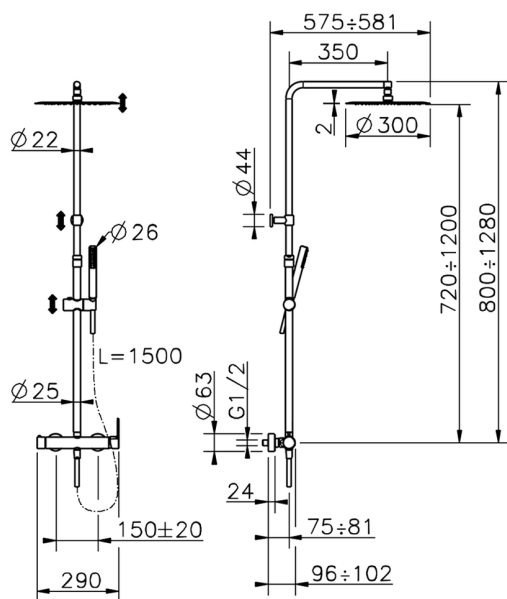

2-function single lever shower set SHOWER COLUMNS_C2004033

MODEL **C2004033**

2-function single lever shower set, 2 outlet deviator, adjustable riser column, sliding shower bracket, ABS D.26 mm minimalistic one spray handshower, 300 mm round showerhead 2 mm thick INOX, 150 cm smooth SILVERFLEX Flexible Hose

AVAILABLE FINISHINGS

21 21 Chrome

CHARACTERISTICS

Single Lever **1**

Cartridge Spare Parts **ZZ95409000**

35 mm Cartridge

EcoStop

EcoStop feature limits water flow to approximately 50% of maximum output with one point of resistance on setting. Push slightly past the middle stop only when full water output is required. This will save water up to 50%.