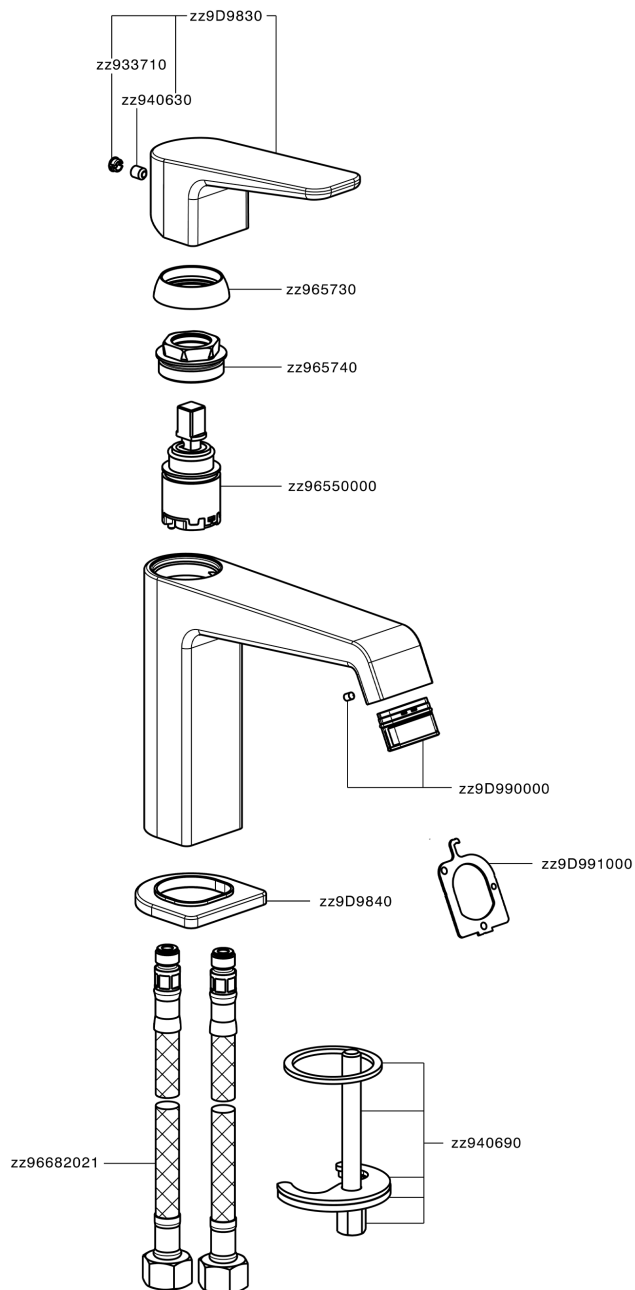

Single lever 'large' washbasin mixer ROCK&ROLL_RL000504

MODEL **RL000504**

Single lever 'large' washbasin mixer, without waste, G.3/8" stainless steel flexible hoses

AVAILABLE FINISHINGS

-  **21** 21 Chrome
-  **2F** 2F Brushed Nickel
-  **40** 40 Matt Black

CHARACTERISTICS

Cartridge Spare Parts **ZZ96550000**

25 mm Cartridge

Single lever 'large' washbasin mixer ROCK&ROLL_RL000504

RL000504

<https://en.cisal.it/single-lever-large-washbasin-mixer-rockroll-rl000504>