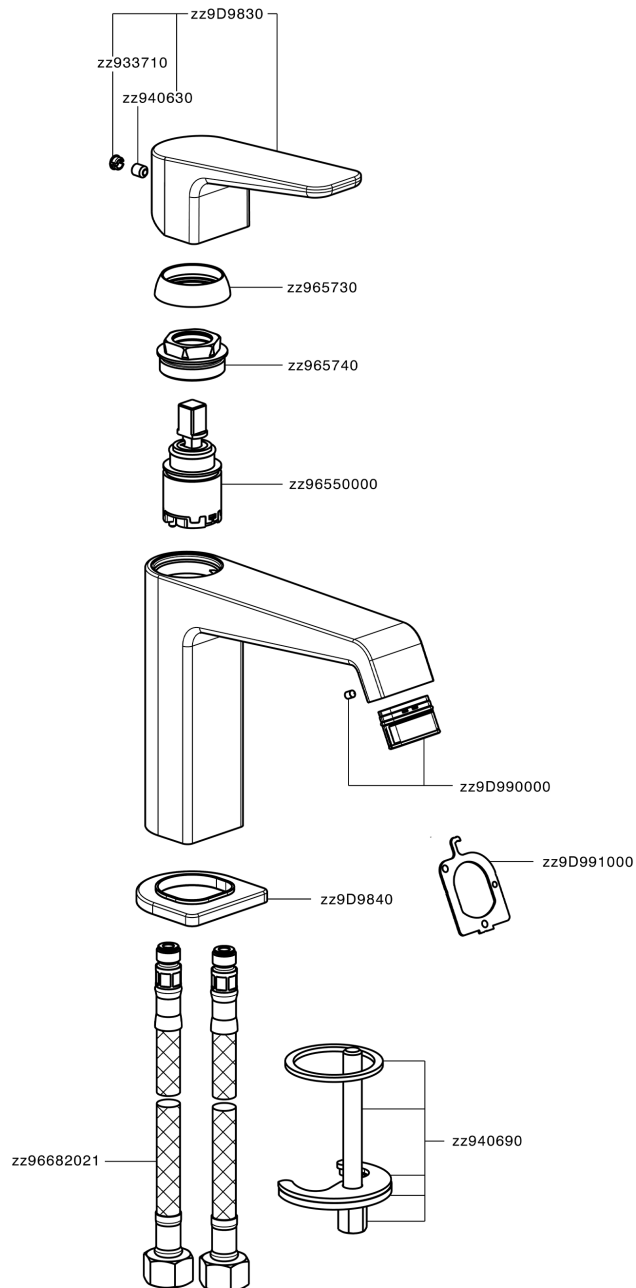

Single lever 'large' washbasin mixer ROCK&ROLL_RL000504

MODEL **RL000504**

Single lever 'large' washbasin mixer, without waste, G.3/8" stainless steel flexible hoses

AVAILABLE FINISHINGS

-  **21** 21 Chrome
-  **2F** 2F Brushed Nickel
-  **40** 40 Matt Black

CHARACTERISTICS

Cartridge Spare Parts **ZZ96550000**

25 mm Cartridge

Single lever 'large' washbasin mixer ROCK&ROLL_RL000504

RL000504

<https://en.cisal.it/single-lever-large-washbasin-mixer-rockroll-rl000504>