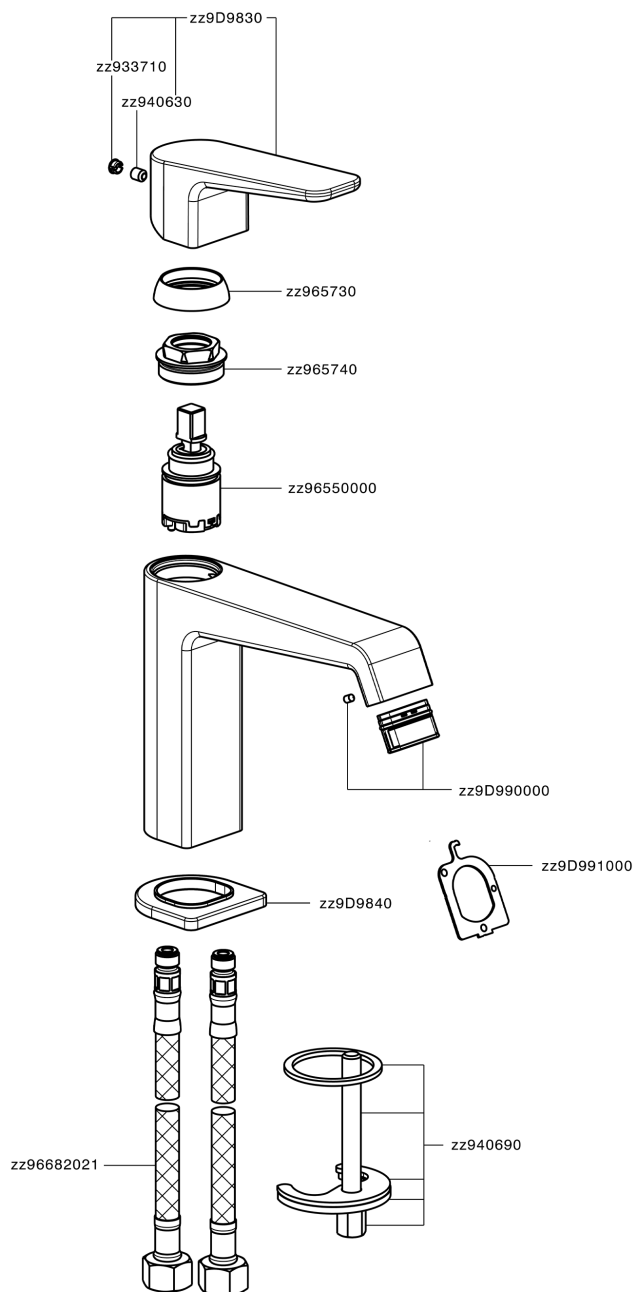

Single lever 'large' washbasin mixer ROCK&ROLL_RL000504

RL000504

<https://en.cisal.it/single-lever-large-washbasin-mixer-rockroll-rl000504>

2026-06-13