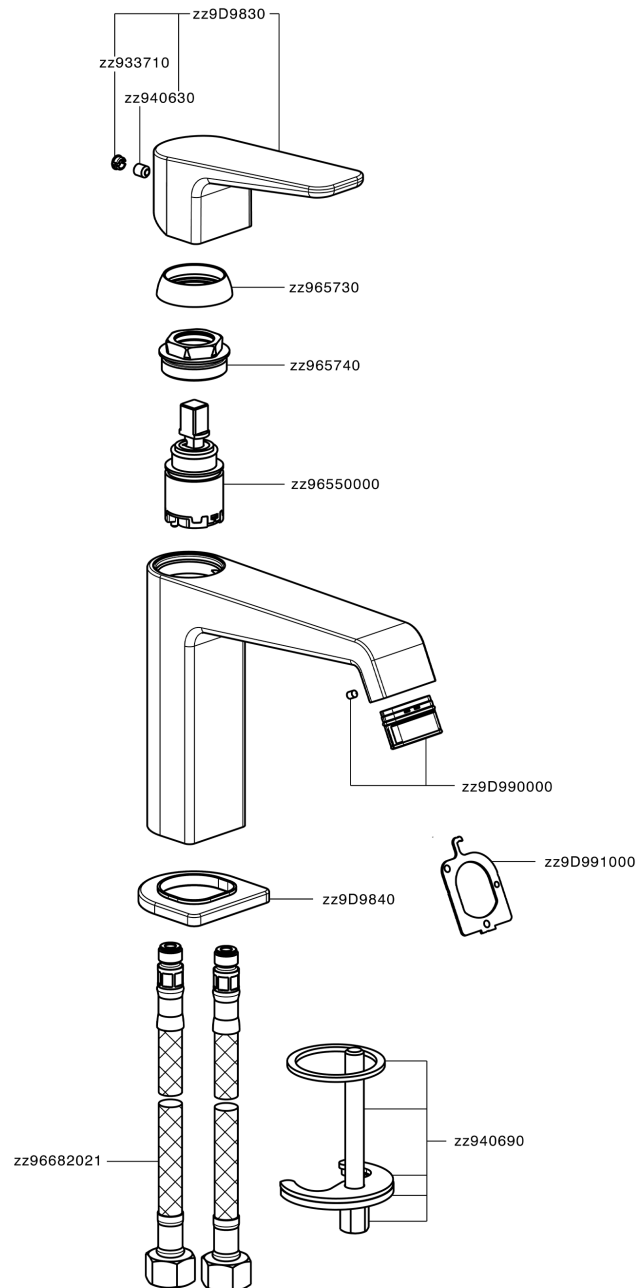

Single lever 'large' washbasin mixer ROCK&ROLL_RL000504

RL000504

<https://en.cisal.it/single-lever-large-washbasin-mixer-rockroll-rl000504>

2026-04-28