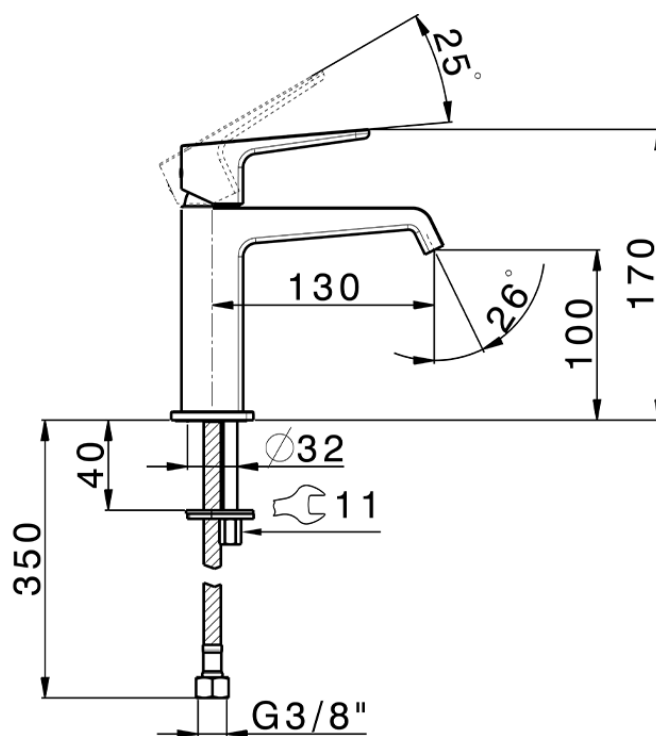

Single lever 'large' washbasin mixer ROCK&ROLL_RL000504

RL000504

<https://en.cisal.it/single-lever-large-washbasin-mixer-rockroll-rl000504>

2026-04-08