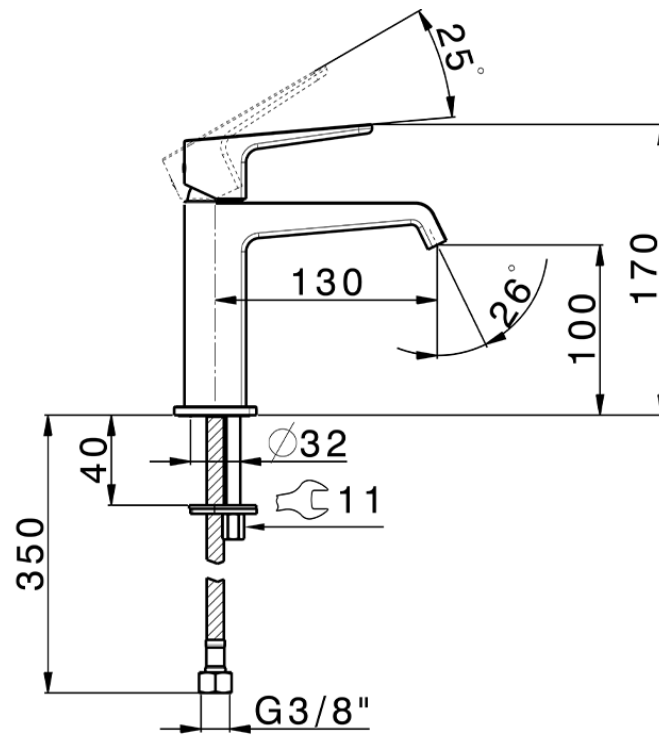

Single lever 'large' washbasin mixer ROCK&ROLL_RL000504

RL000504

<https://en.cisal.it/single-lever-large-washbasin-mixer-rockroll-rl000504>

2026-06-08