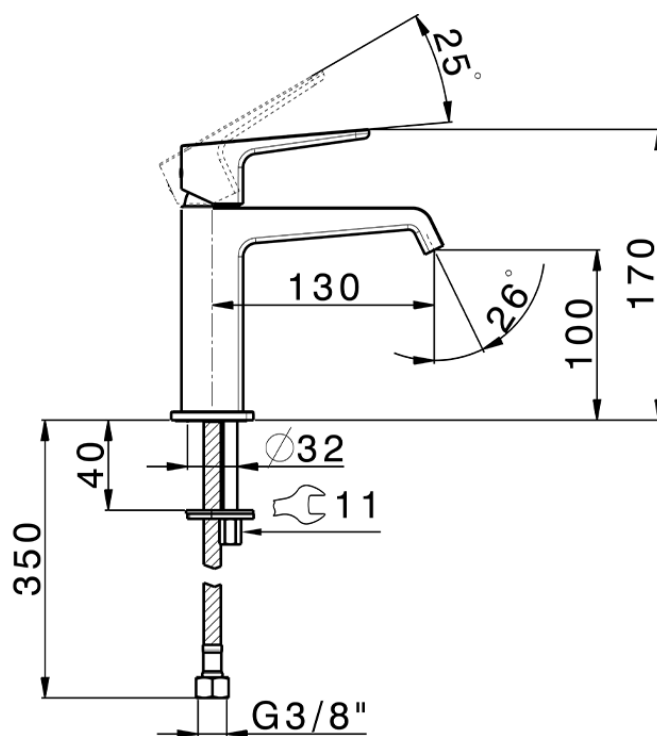

Single lever 'large' washbasin mixer ROCK&ROLL_RL000504

RL000504

<https://en.cisal.it/single-lever-large-washbasin-mixer-rockroll-rl000504>

2026-06-29