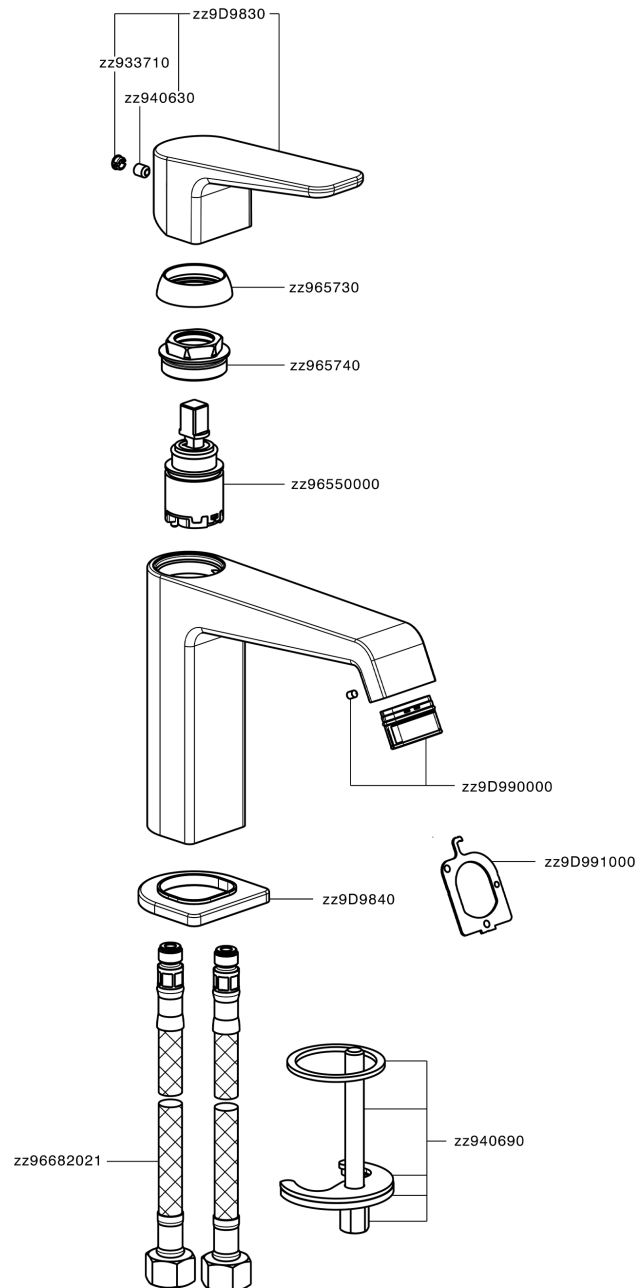

Single lever 'large' washbasin mixer ROCK&ROLL_RL000504

MODEL **RL000504**

Single lever 'large' washbasin mixer, without waste, G.3/8" stainless steel flexible hoses

AVAILABLE FINISHINGS

-  **21** 21 Chrome
-  **2F** 2F Brushed Nickel
-  **40** 40 Matt Black

CHARACTERISTICS

Cartridge Spare Parts **ZZ96550000**

25 mm Cartridge

Single lever 'large' washbasin mixer ROCK&ROLL_RL000504

RL000504

<https://en.cisal.it/single-lever-large-washbasin-mixer-rockroll-rl000504>