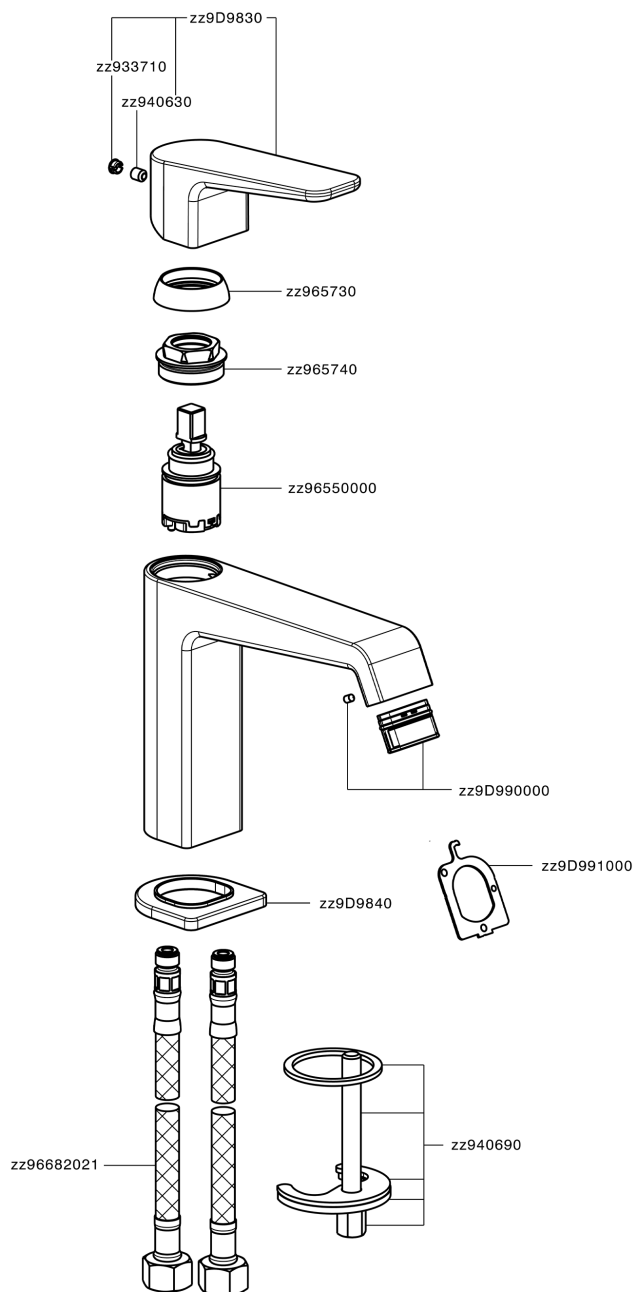

Single lever 'large' washbasin mixer ROCK&ROLL_RL000504

RL000504

<https://en.cisal.it/single-lever-large-washbasin-mixer-rockroll-rl000504>

2026-04-08