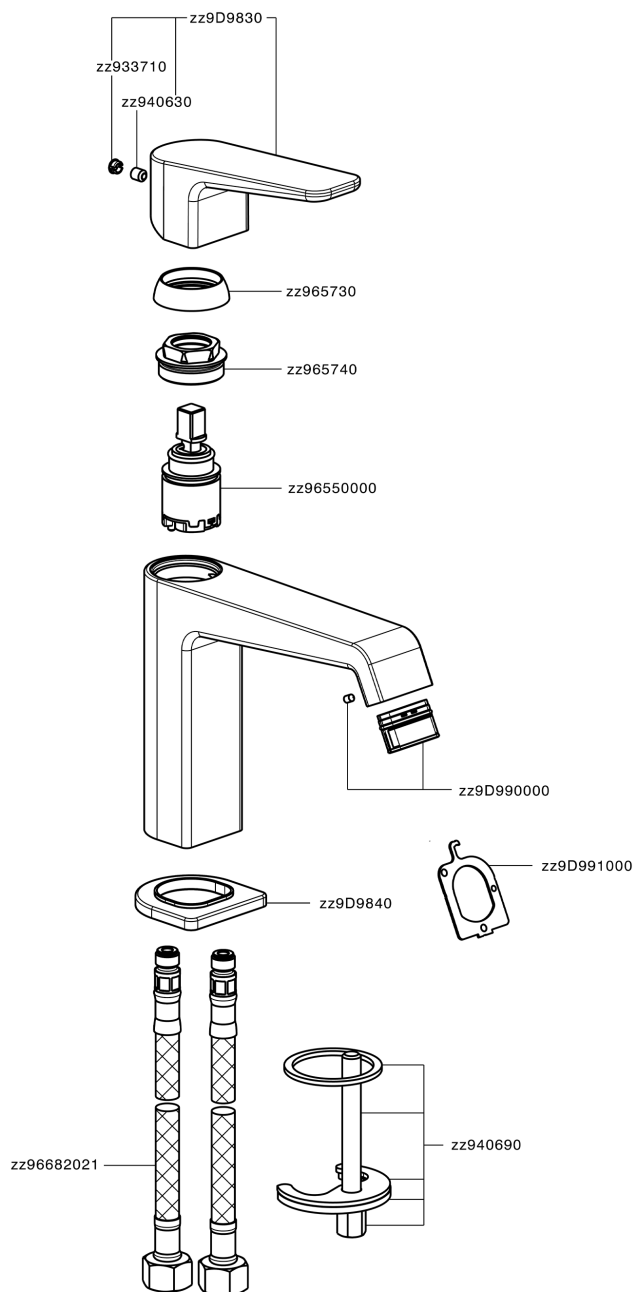

Single lever 'large' washbasin mixer ROCK&ROLL_RL000504

RL000504

<https://en.cisal.it/single-lever-large-washbasin-mixer-rockroll-rl000504>

2026-05-19