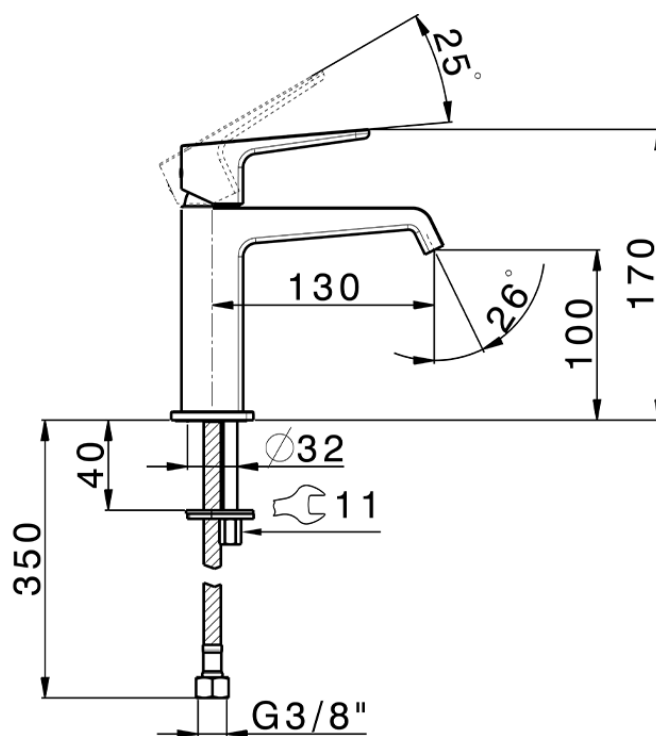

Single lever 'large' washbasin mixer ROCK&ROLL_RL000504

RL000504

<https://en.cisal.it/single-lever-large-washbasin-mixer-rockroll-rl000504>

2026-04-28