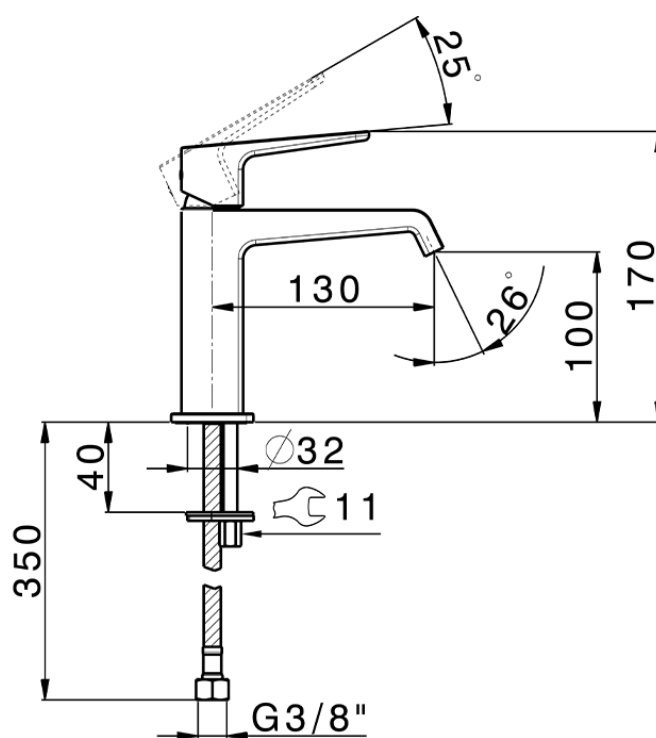

Single lever 'large' washbasin mixer ROCK&ROLL_RL000504

RL000504

<https://en.cisal.it/single-lever-large-washbasin-mixer-rockroll-rl000504>

2026-06-14