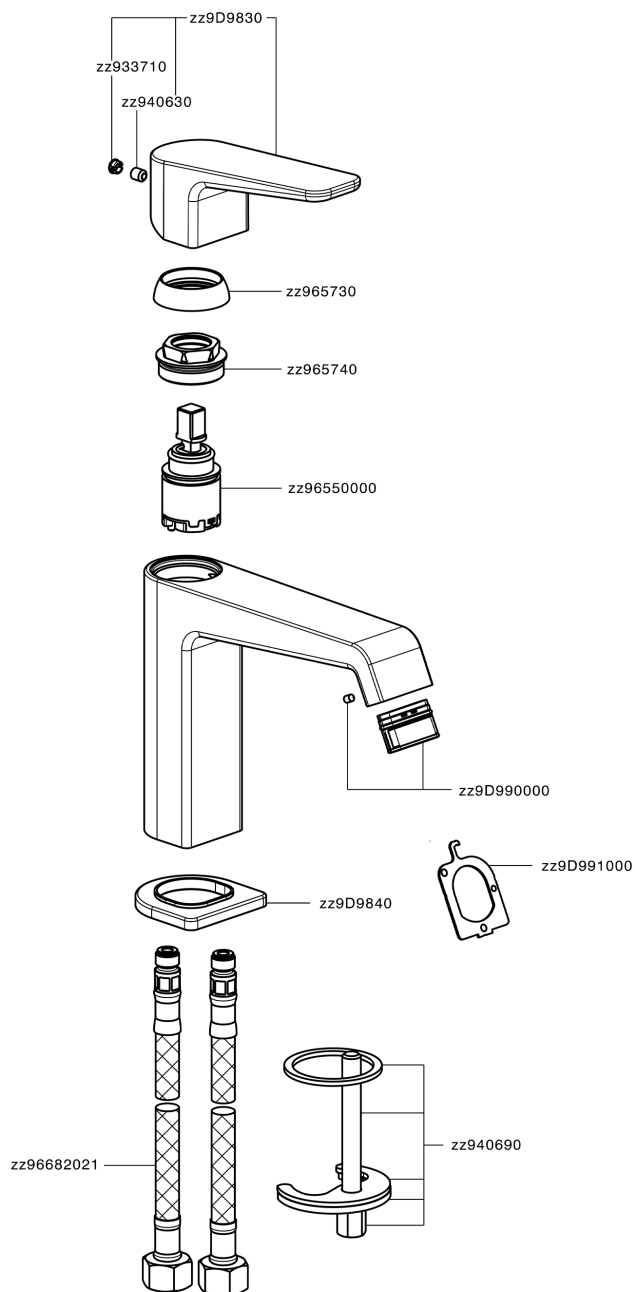

Single lever 'large' washbasin mixer ROCK&ROLL_RL000504

MODEL **RL000504**

Single lever 'large' washbasin mixer, without waste, G.3/8" stainless steel flexible hoses

AVAILABLE FINISHINGS

-  **21** 21 Chrome
-  **2F** 2F Brushed Nickel
-  **40** 40 Matt Black

CHARACTERISTICS

Cartridge Spare Parts **ZZ96550000**

25 mm Cartridge

Single lever 'large' washbasin mixer ROCK&ROLL_RL000504

RL000504

<https://en.cisal.it/single-lever-large-washbasin-mixer-rockroll-rl000504>