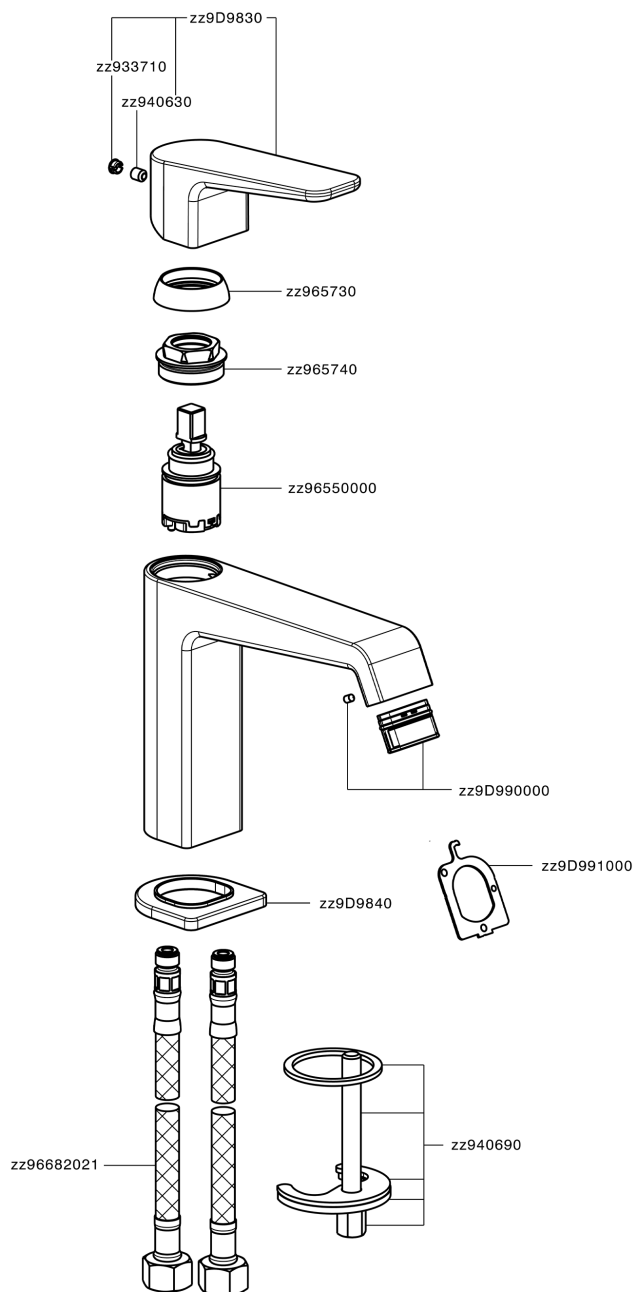

Single lever 'large' washbasin mixer ROCK&ROLL_RL000504

RL000504

<https://en.cisal.it/single-lever-large-washbasin-mixer-rockroll-rl000504>

2026-06-14