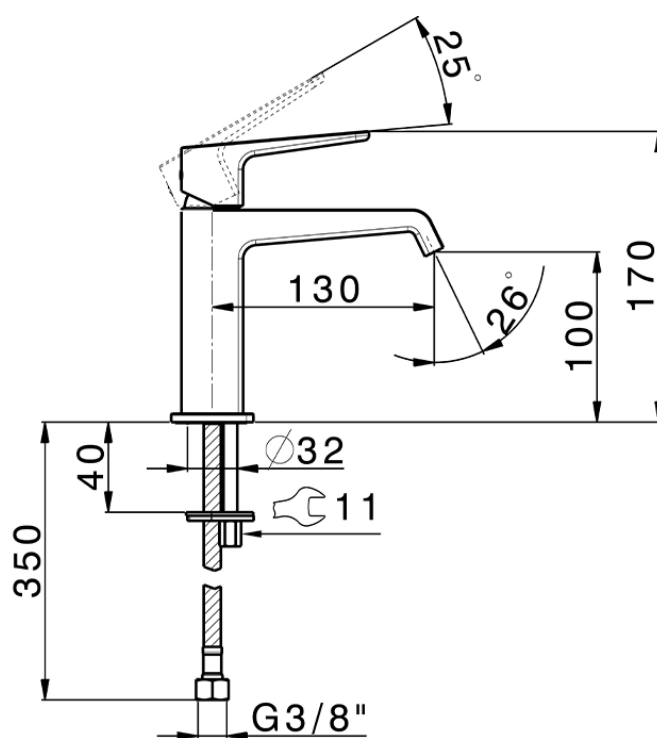

## Single lever 'large' washbasin mixer ROCK&ROLL\_RL000504

RL000504

<https://en.cisal.it/single-lever-large-washbasin-mixer-rockroll-rl000504>

2026-04-28