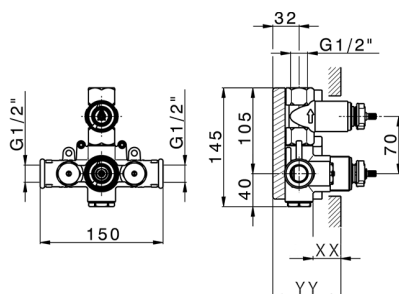

Concealed thermostatic shower valve,
1-outlet, Stopvalve with 1/2" outlet, without trim kit

AVAILABLE FINISHINGS

CHARACTERISTICS

Concealed **1**
Cartridge Spare Parts **24.04A.PP**
8x20 Plus P Thermostatic Valve

Piastra/Plate/Plaque/Platte/Placa
2-3mm: XX 25-40 YY 76-91
10mm: XX 16-31 YY 65-80

Thermostatic

The Cisal thermostatic is your personal water manager, helping you to handle, control and save water and energy.