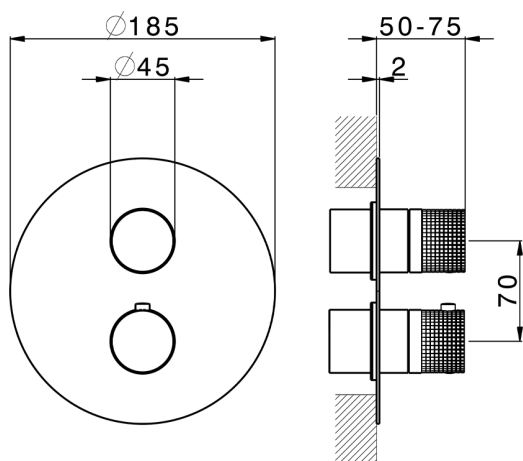

Exposed part for con.thermo.shower valve 1-outlet NUANCE X32_X1007300

MODEL **X1007300**

Exposed part for con.thermo.shower valve 1-outlet, stop valve, without concealed part, for items ZA007301, Inox AISI 316L

AVAILABLE FINISHINGS

-  **5H** 5H Dark Brass Brushed
-  **5L** 5L Brushed Black Titanium
-  **5N** 5N Brushed Rose Gold
-  **D1** D1 Brushed Inox

CHARACTERISTICS

Installation **Concealed**
 Required concealed parts **ZA007301**

Concealed thermostatic shower valve,
1-outlet, Stopvalve with 1/2" outlet, without trim kit

AVAILABLE FINISHINGS

CHARACTERISTICS

Concealed **1**
Cartridge Spare Parts **24.04A.PP**
8x20 Plus P Thermostatic Valve

Piastra/Plate/Plaque/Platte/Placa
2-3mm: XX 25-40 YY 76-91
10mm: XX 16-31 YY 65-80

Thermostatic

The Cisal thermostatic is your personal water manager, helping you to handle, control and save water and energy.