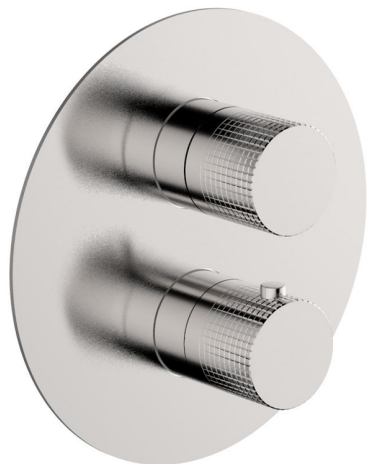

Exposed part for con.thermo.shower valve 1-outlet NUANCE X32_X1007300

MODEL **X1007300**

Exposed part for con.thermo.shower valve 1-outlet, stop valve, without concealed part, for items ZA007301, Inox AISI 316L

AVAILABLE FINISHINGS

-  **5H** 5H Dark Brass Brushed
-  **5L** 5L Brushed Black Titanium
-  **5N** 5N Brushed Rose Gold
-  **D1** D1 Brushed Inox

CHARACTERISTICS

Installation **Concealed**
 Required concealed parts **ZA007301**

Thermostatic

The Cisal thermostatic is your personal water manager, helping you to handle, control and save water and energy.

Concealed thermostatic shower valve, 1-outlet CONCEALED_ZA007301

MODEL **ZA007301**

Concealed thermostatic shower valve,
1-outlet, Stopvalve with 1/2" outlet, without trim kit

AVAILABLE FINISHINGS

CHARACTERISTICS

Concealed **1**
Cartridge Spare Parts **24.04A.PP**
8x20 Plus P Thermostatic Valve