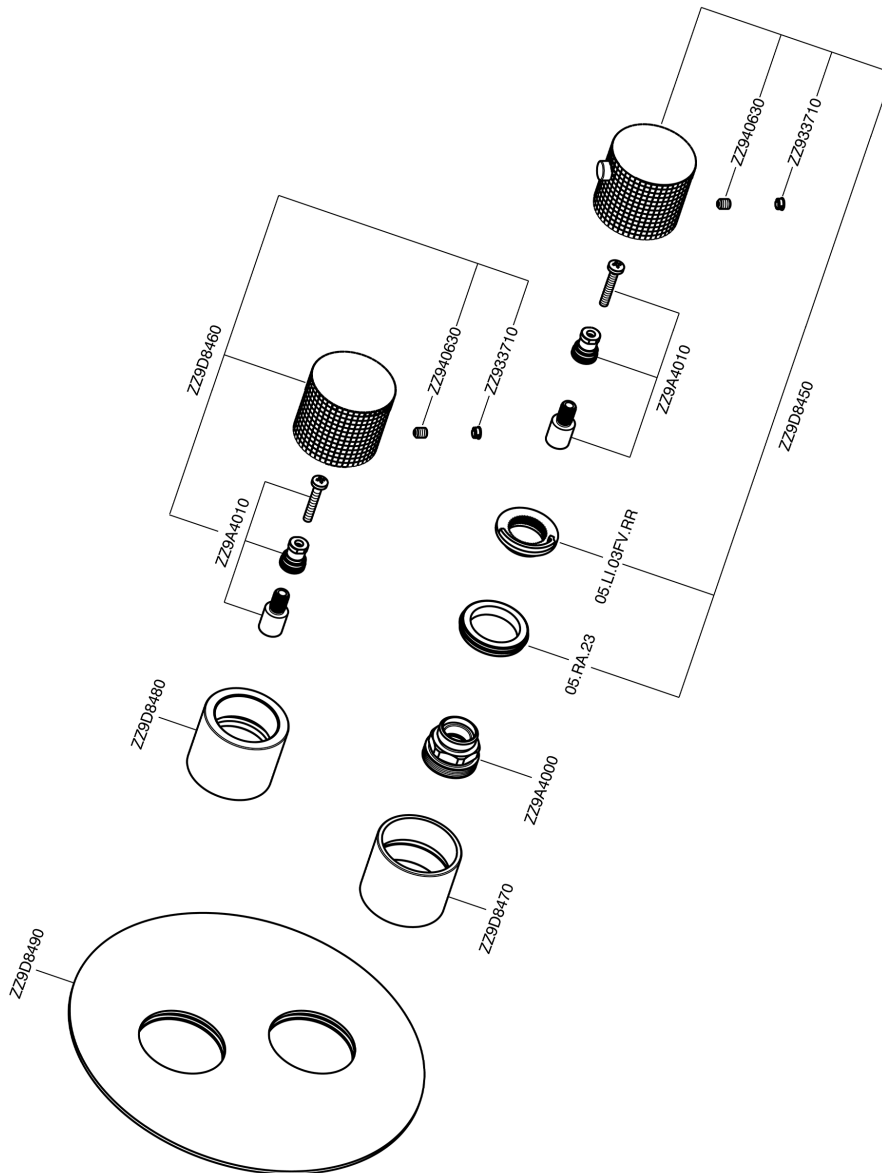

Exposed part for con.thermo.shower valve 1-outlet NUANCE X32_X1007300

X1007300

<https://en.cisal.it/exposed-part-for-con-thermo-shower-valve-1-outlet-nuance-x32x1007300>

Concealed thermostatic shower valve, 1-outlet CONCEALED_ZA007301

ZA007301

<https://en.cisal.it/concealed-thermostatic-shower-valve-1-outlet-concealedza007301>

2024-09-16