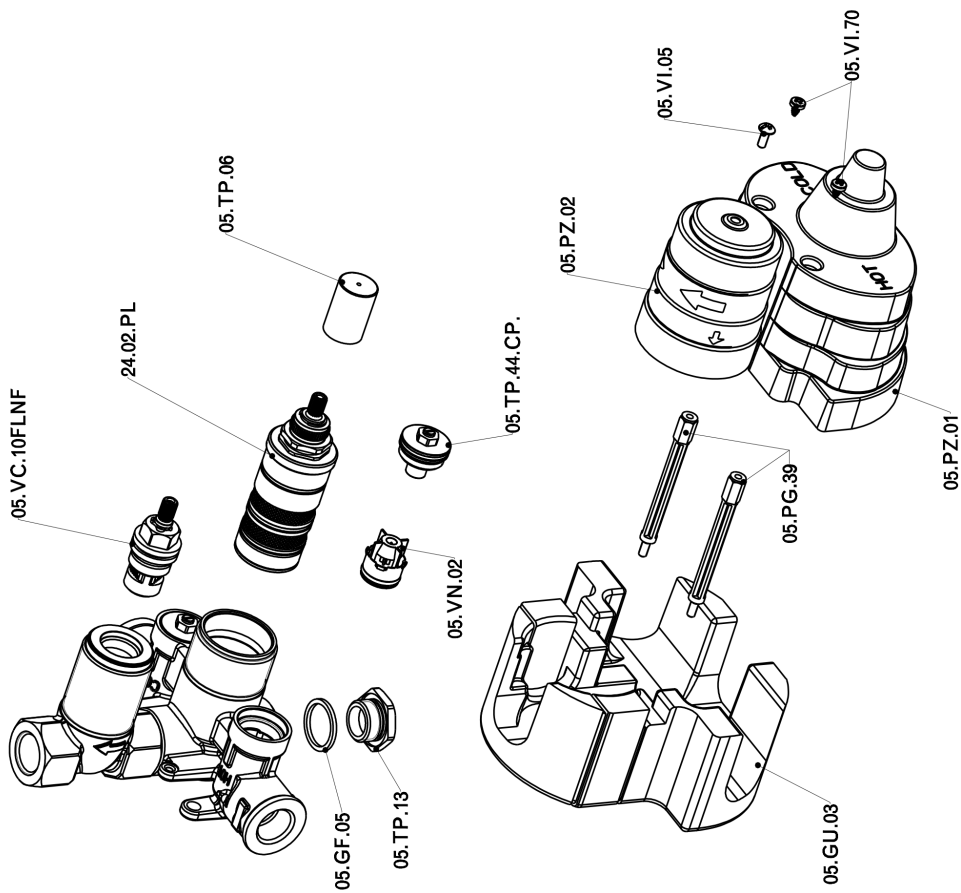

Exposed part for con.thermo.shower valve 1-outlet NUANCE X32_X1007300

X1007300

<https://en.cisal.it/exposed-part-for-con-thermo-shower-valve-1-outlet-nuance-x32x1007300>

Concealed thermostatic shower valve, 1-outlet CONCEALED_ZA007301

ZA007301

<https://en.cisal.it/concealed-thermostatic-shower-valve-1-outlet-concealedza007301>

2024-09-16