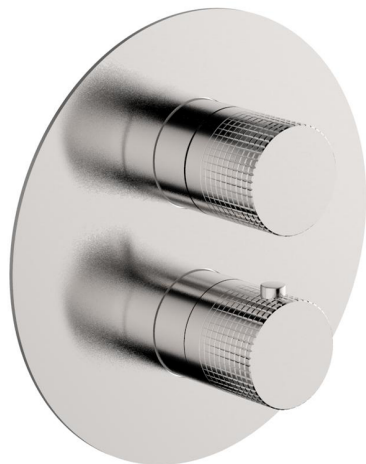

Exposed part for con.thermo.shower valve 1-outlet NUANCE X32_X1007300

MODEL **X1007300**

Exposed part for con.thermo.shower valve 1-outlet, stop valve, without concealed part, for items ZA007301, Inox AISI 316L

AVAILABLE FINISHINGS

- **5H** 5H Dark Brass Brushed
- **5L** 5L Brushed Black Titanium
- **5N** 5N Brushed Rose Gold
- **D1** D1 Brushed Inox

CHARACTERISTICS

Installation **Concealed**
Required concealed parts **ZA007301**

Thermostatic

The Cisal thermostatic is your personal water manager, helping you to handle, control and save water and energy.