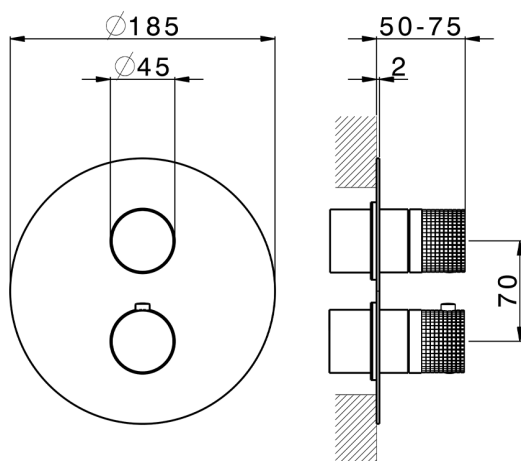

Exposed part for con.thermo.shower valve 1-outlet NUANCE X32_X1007300

MODEL **X1007300**

Exposed part for con.thermo.shower valve 1-outlet, stop valve, without concealed part, for items ZA007301, Inox AISI 316L

AVAILABLE FINISHINGS

- **5H** 5H Dark Brass Brushed
- **5L** 5L Brushed Black Titanium
- **5N** 5N Brushed Rose Gold
- **D1** D1 Brushed Inox

CHARACTERISTICS

Installation **Concealed**
Required concealed parts **ZA007301**

Thermostatic

The Cisal thermostatic is your personal water manager, helping you to handle, control and save water and energy.