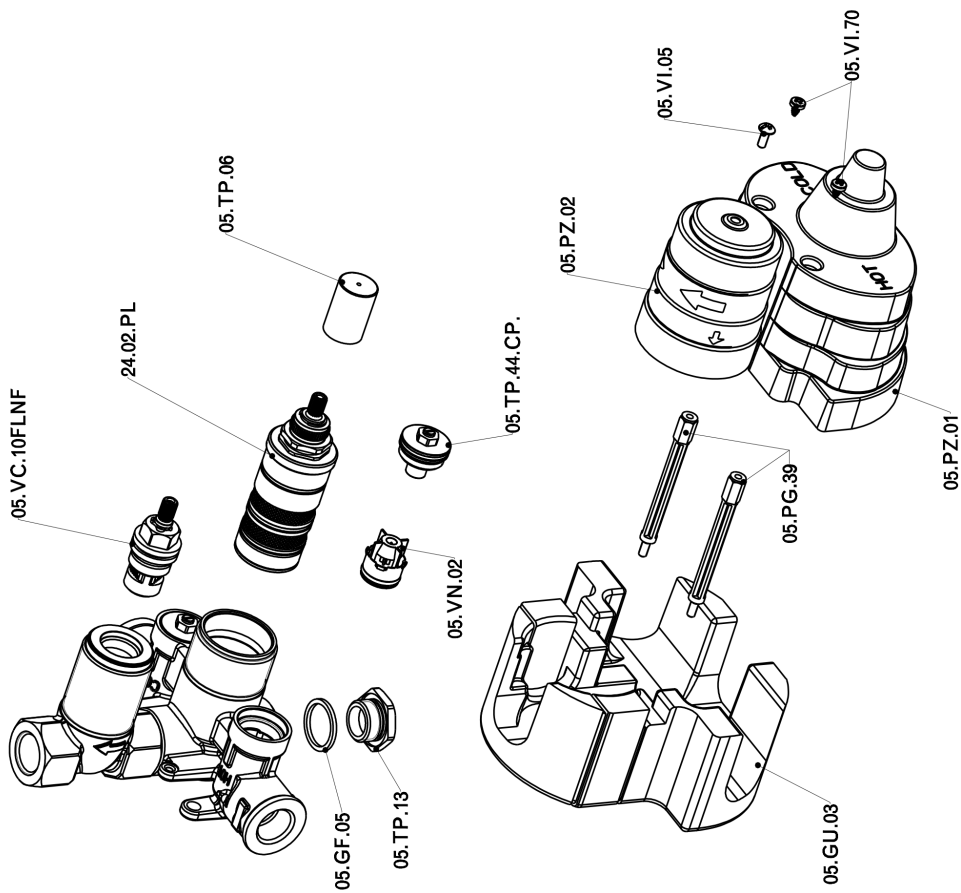

## Exposed part for con.thermo.shower valve 1-outlet NUANCE X32\_X1007300

X1007300

<https://en.cisal.it/exposed-part-for-con-thermo-shower-valve-1-outlet-nuance-x32x1007300>

## Concealed thermostatic shower valve, 1-outlet CONCEALED\_ZA007301

ZA007301

<https://en.cisal.it/concealed-thermostatic-shower-valve-1-outlet-concealedza007301>

2024-09-19