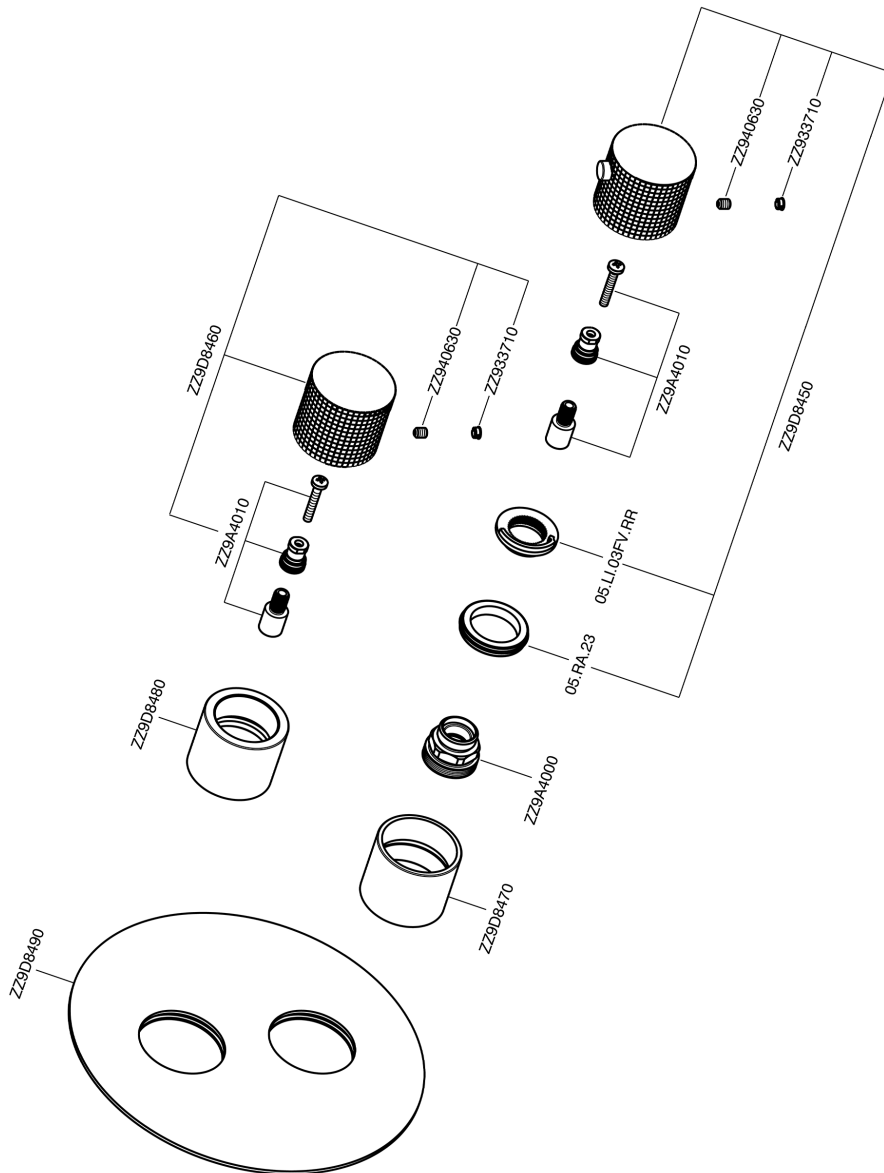

## Exposed part for con.thermo.shower valve 1-outlet NUANCE X32\_X1007300

X1007300

<https://en.cisal.it/exposed-part-for-con-thermo-shower-valve-1-outlet-nuance-x32x1007300>

## Concealed thermostatic shower valve, 1-outlet CONCEALED\_ZA007301

ZA007301

<https://en.cisal.it/concealed-thermostatic-shower-valve-1-outlet-concealedza007301>

2024-09-19